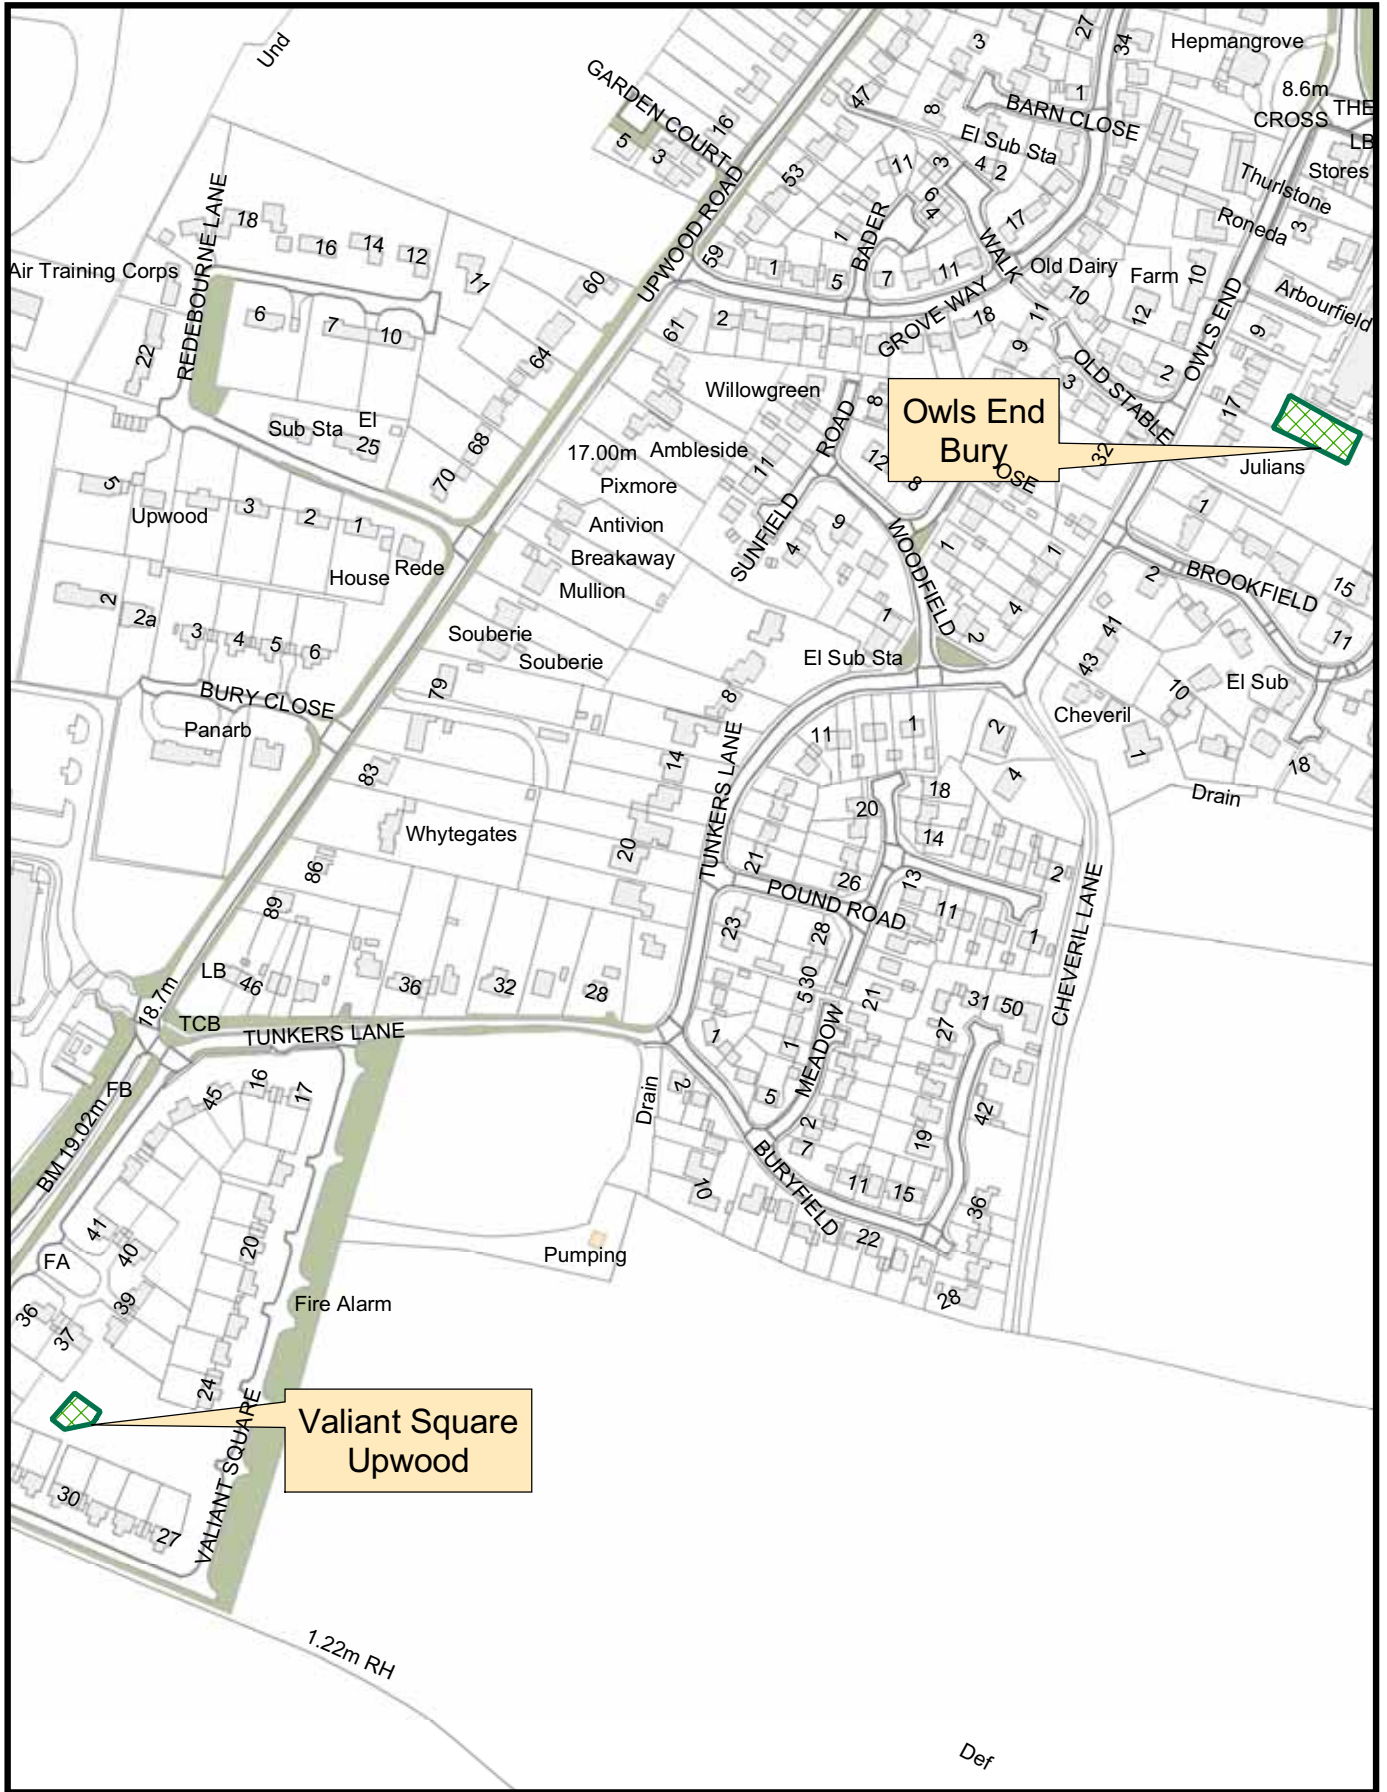

The Dogs Exclusion (Huntingdonshire) Order 2007

Ramsey Area

Revised October 2007

The Dogs Exclusion (Huntingdonshire) Order 2007

Revised October 2007

Owl End, Bury Valiant Square, Upwood

 Town Council

The Dogs Exclusion (Huntingdonshire) Order 2007

Revised October 2007

Mill Lane & Newtown Lane Ramsey

 Town Council

The Dogs Exclusion (Huntingdonshire) Order 2007

Revised October 2007

Queens Walk Ramsey

 Town Council

0 35 70
Meters