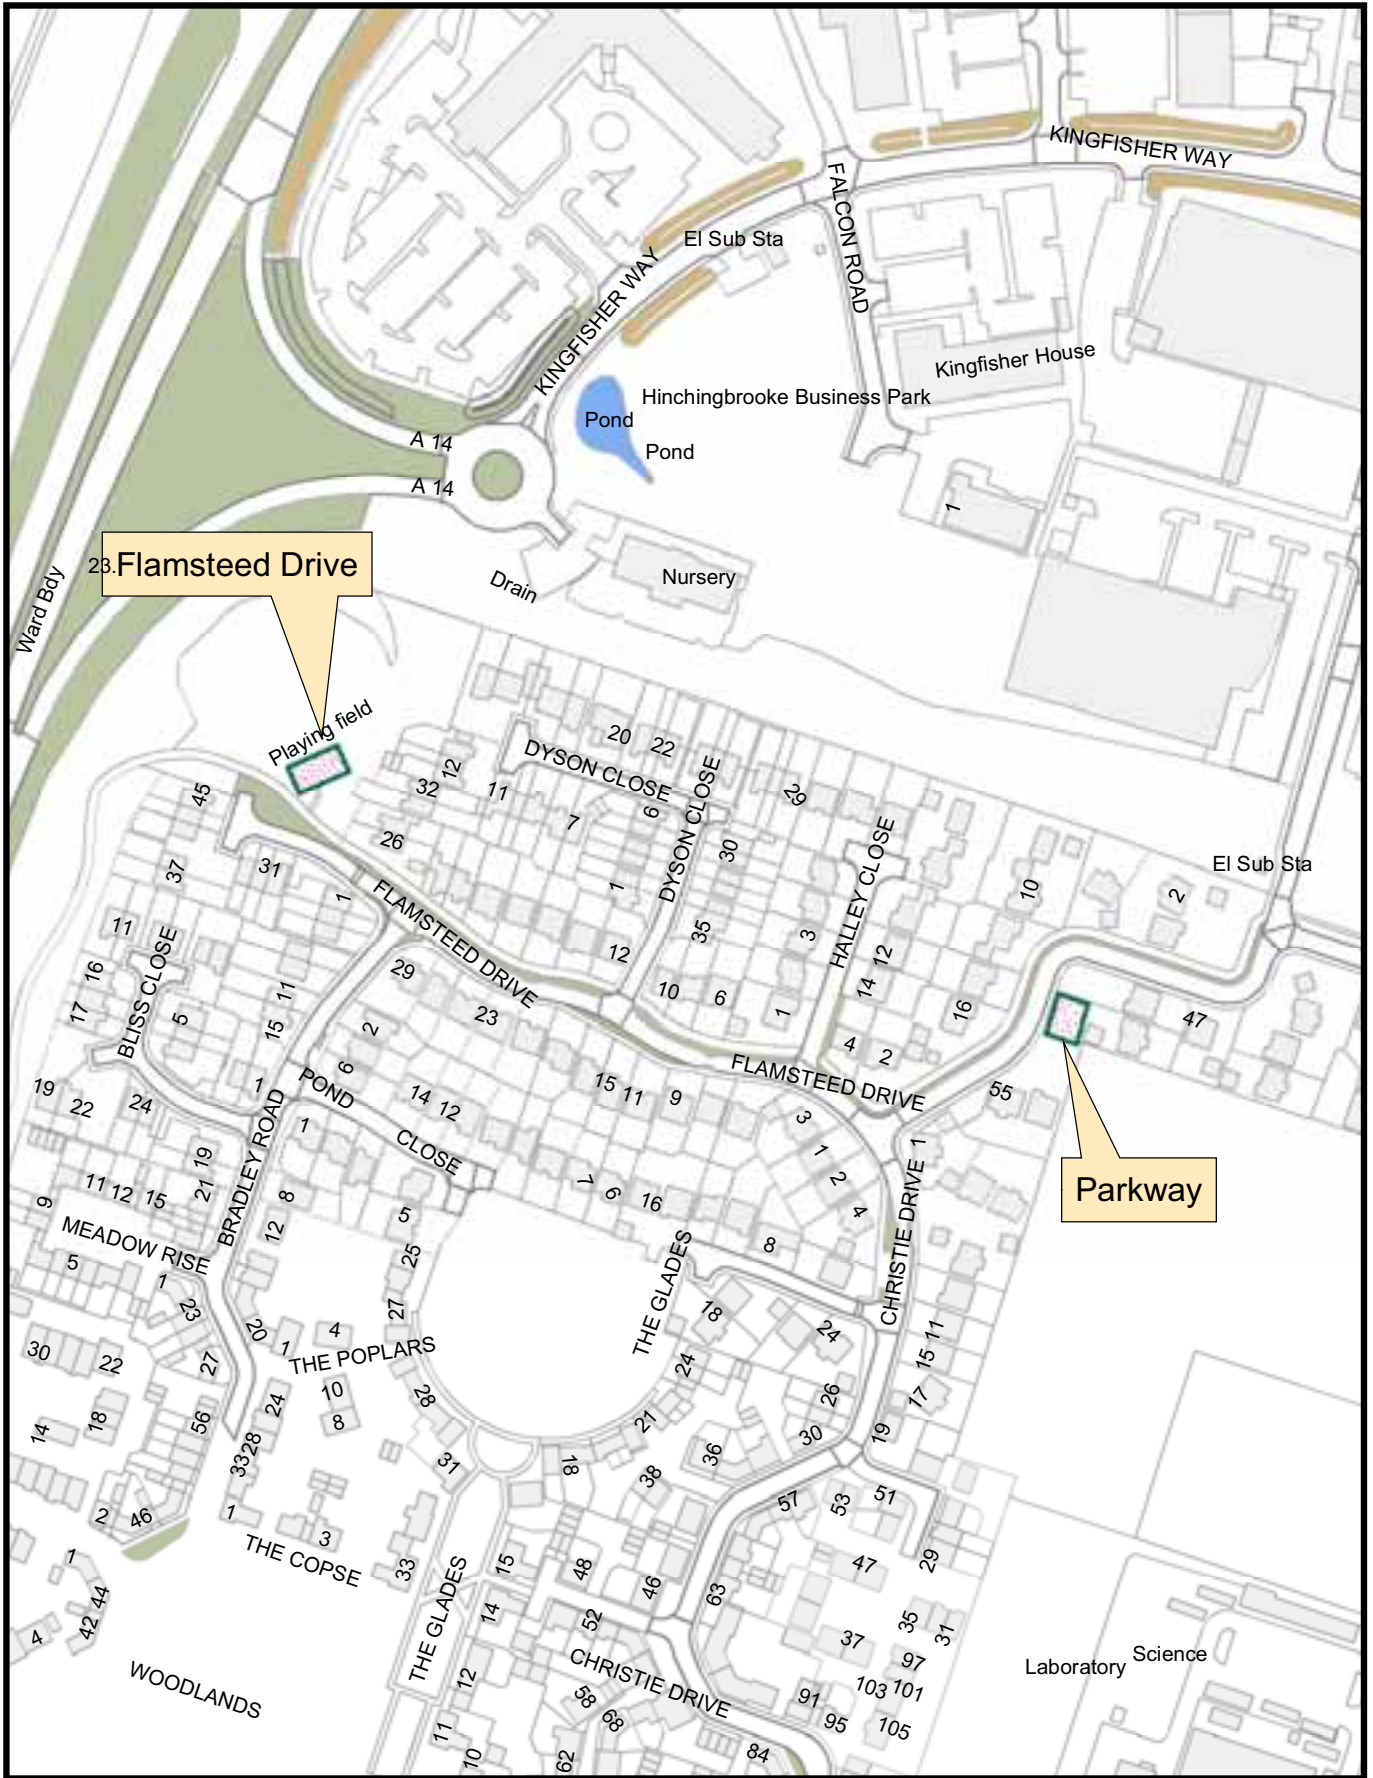

The Dogs Exclusion (Huntingdonshire) Order 2007