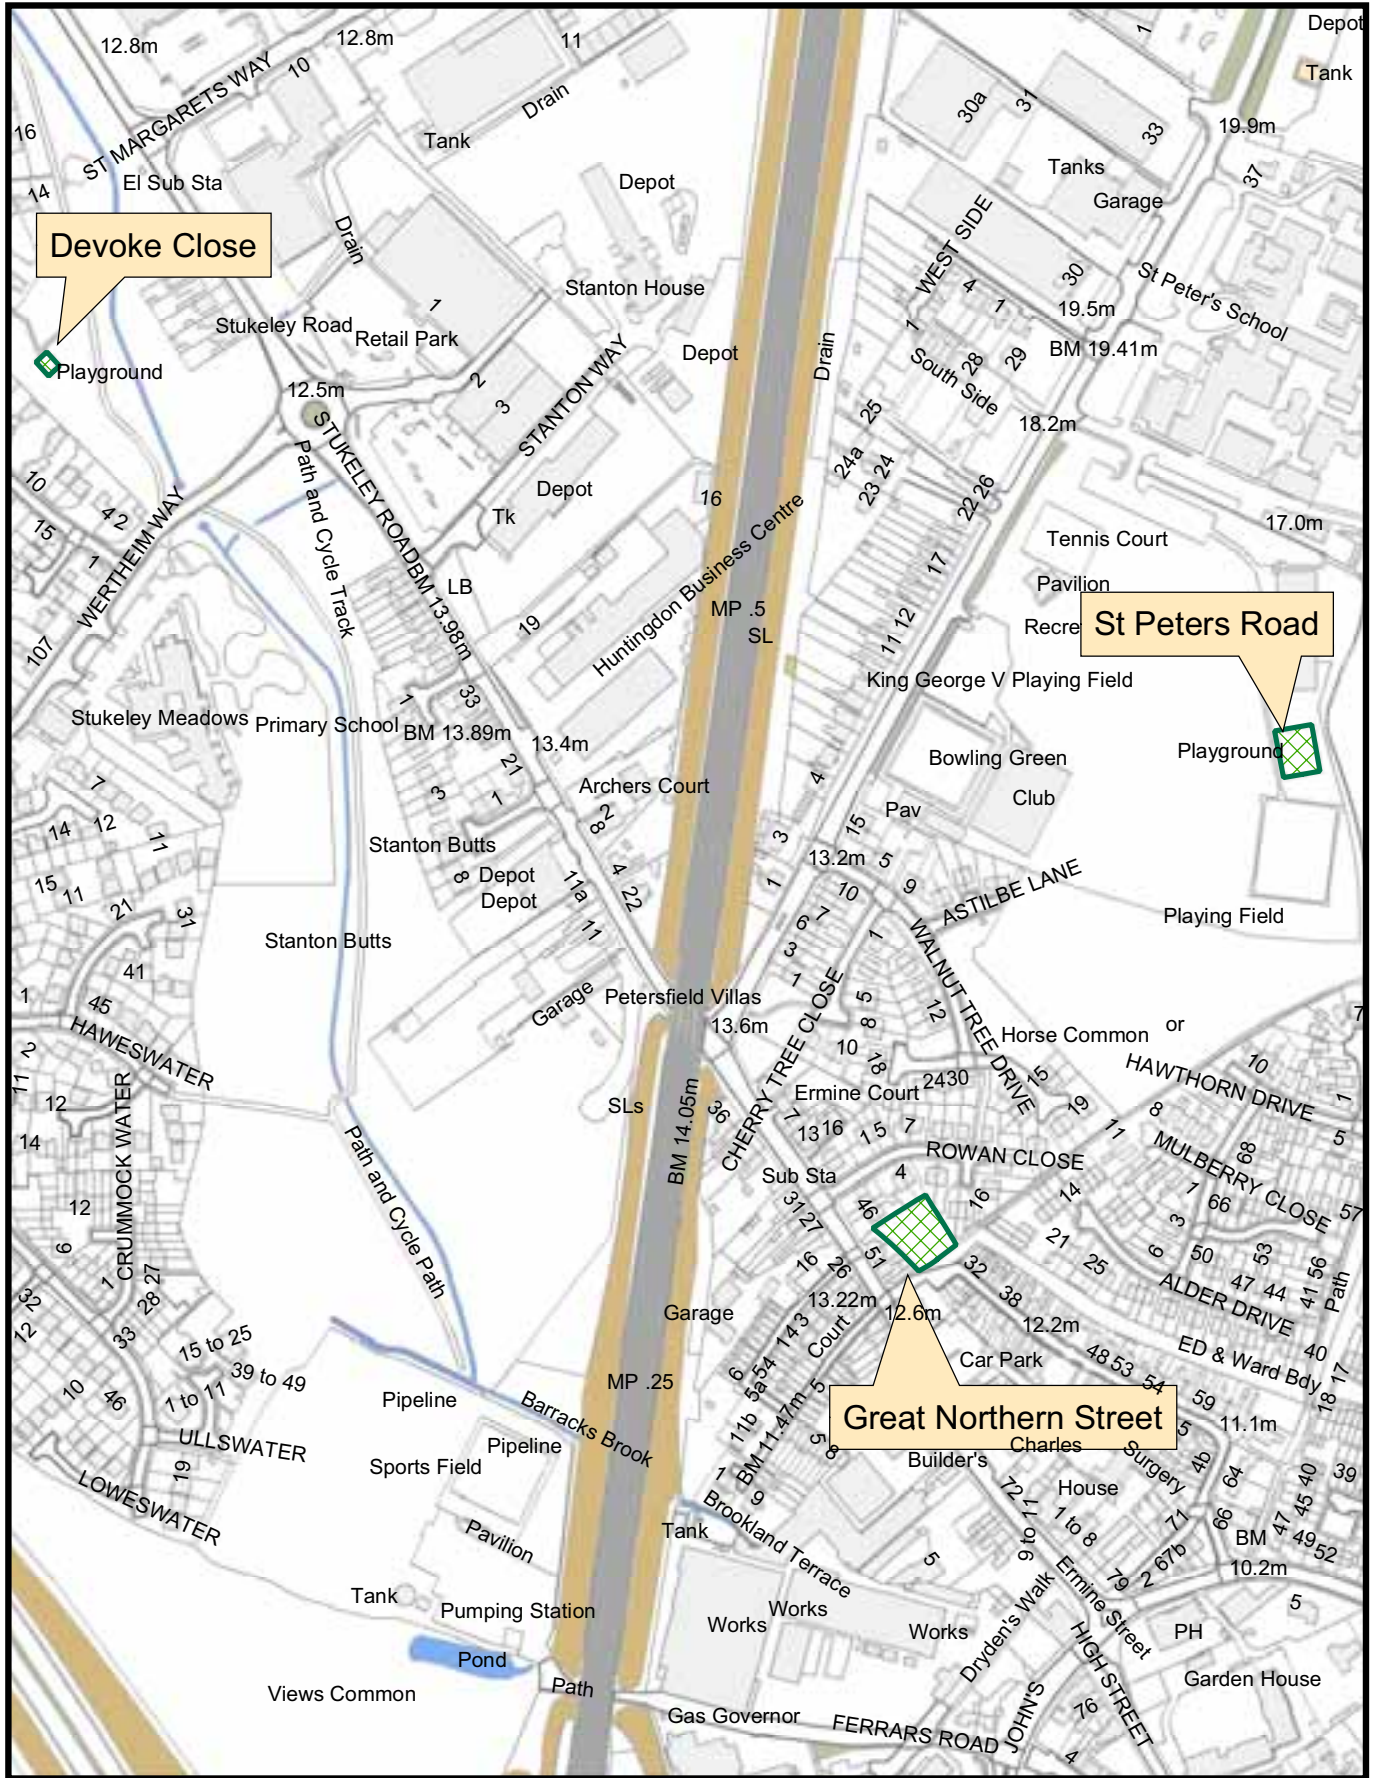

Revised October 2007

The Dogs Exclusion (Huntingdonshire) Order 2007

Playgrounds
Devoke Close, Great Northern Street & St Peters Road
Huntingdon

Revised October 2007

Maps reproduced from the Ordnance Survey Mapping with the permission of the Controller of Her Majesty's Stationery Officer (C) Crown Copyright. Unauthorised reproduction infringes Crown Copyright and may lead to prosecution of civil proceedings. HDC 10002322