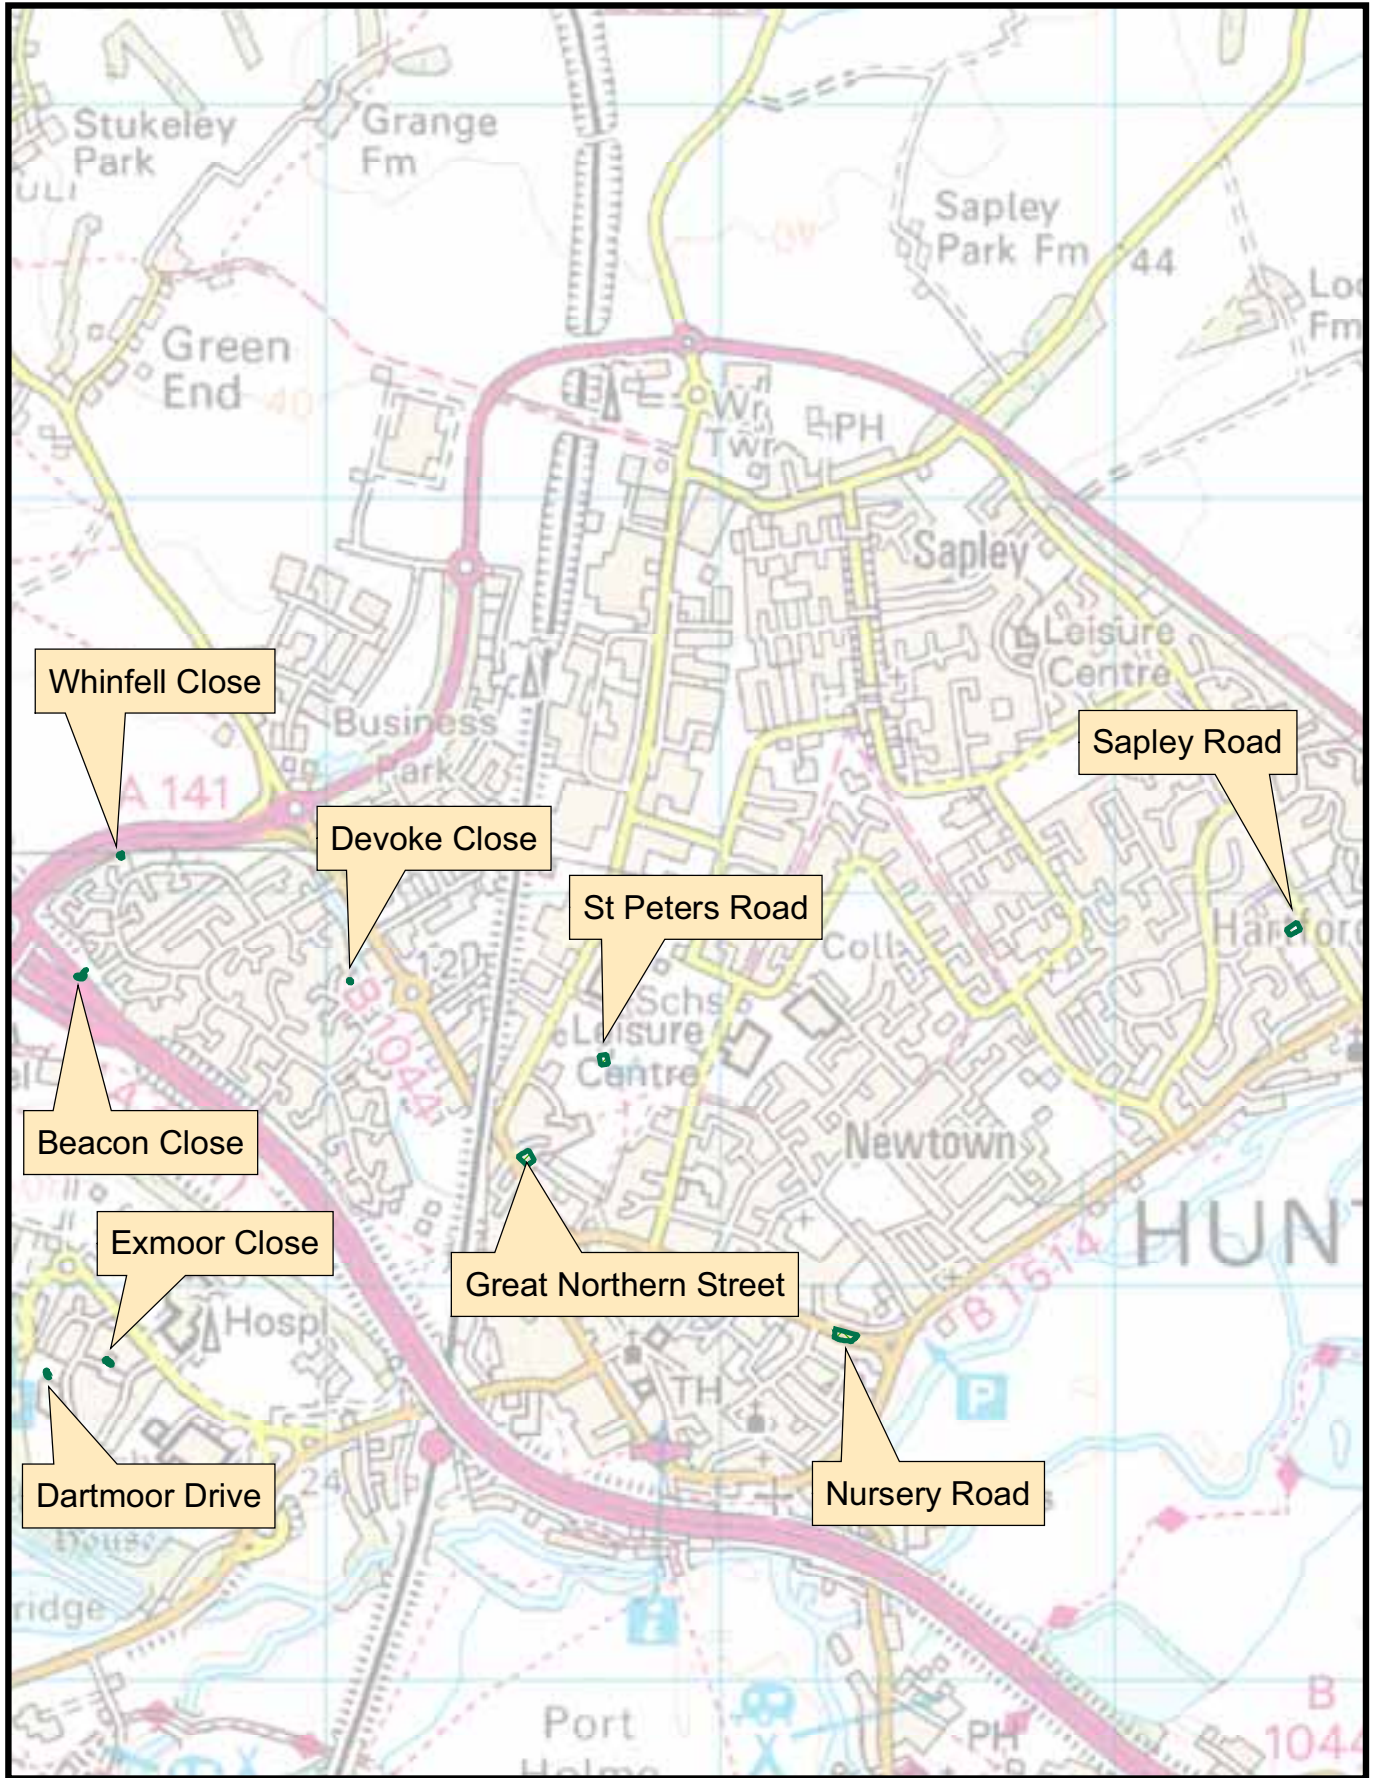

The Dogs Exclusion (Huntingdonshire) Order 2007

Revised October 2007

Town Council Playgrounds Huntingdon