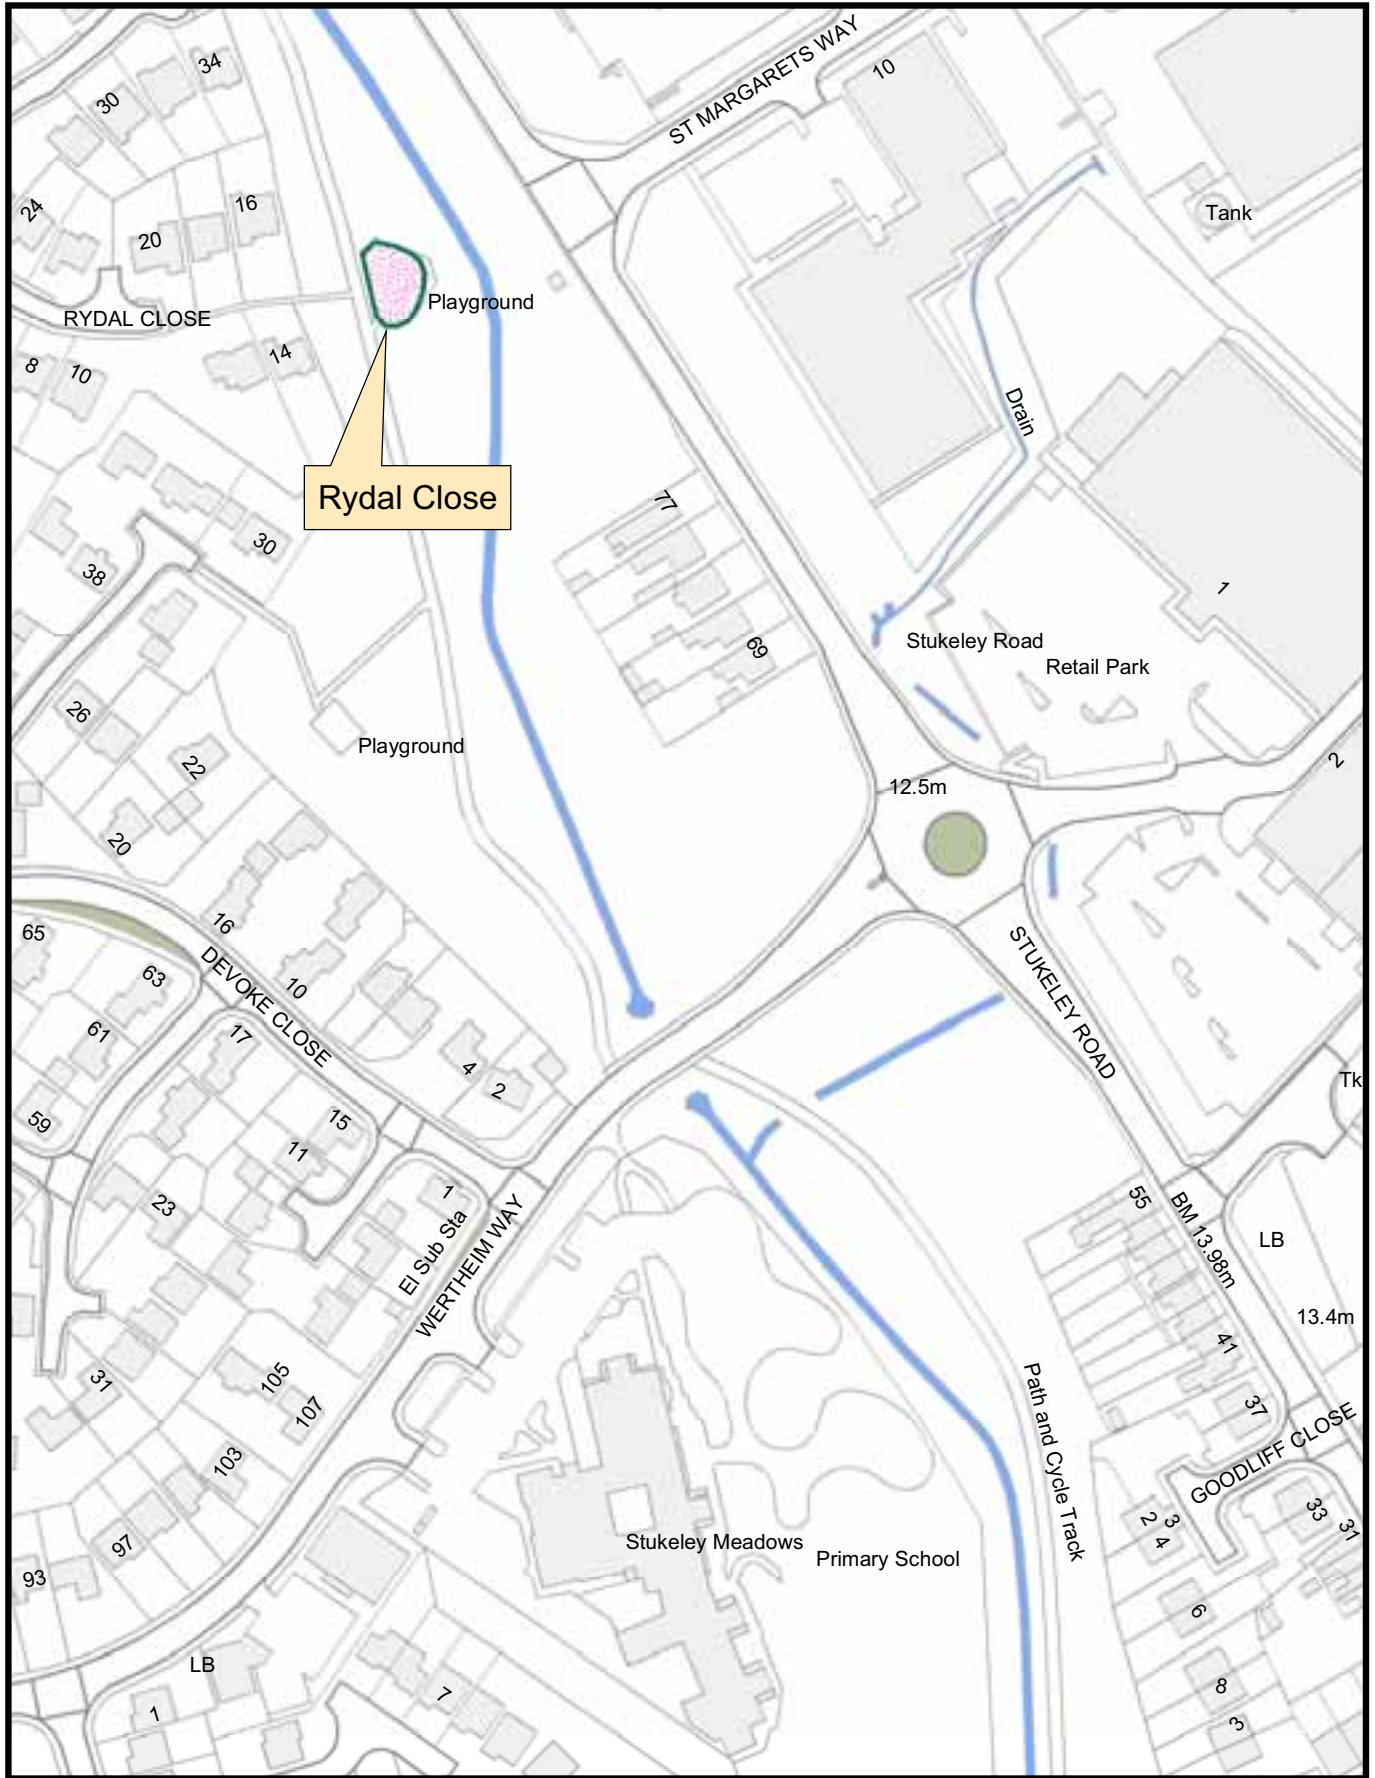

The Dogs Exclusion (Huntingdonshire) Order 2007

Playground
Rydal Close
Huntingdon

Revised October 2007