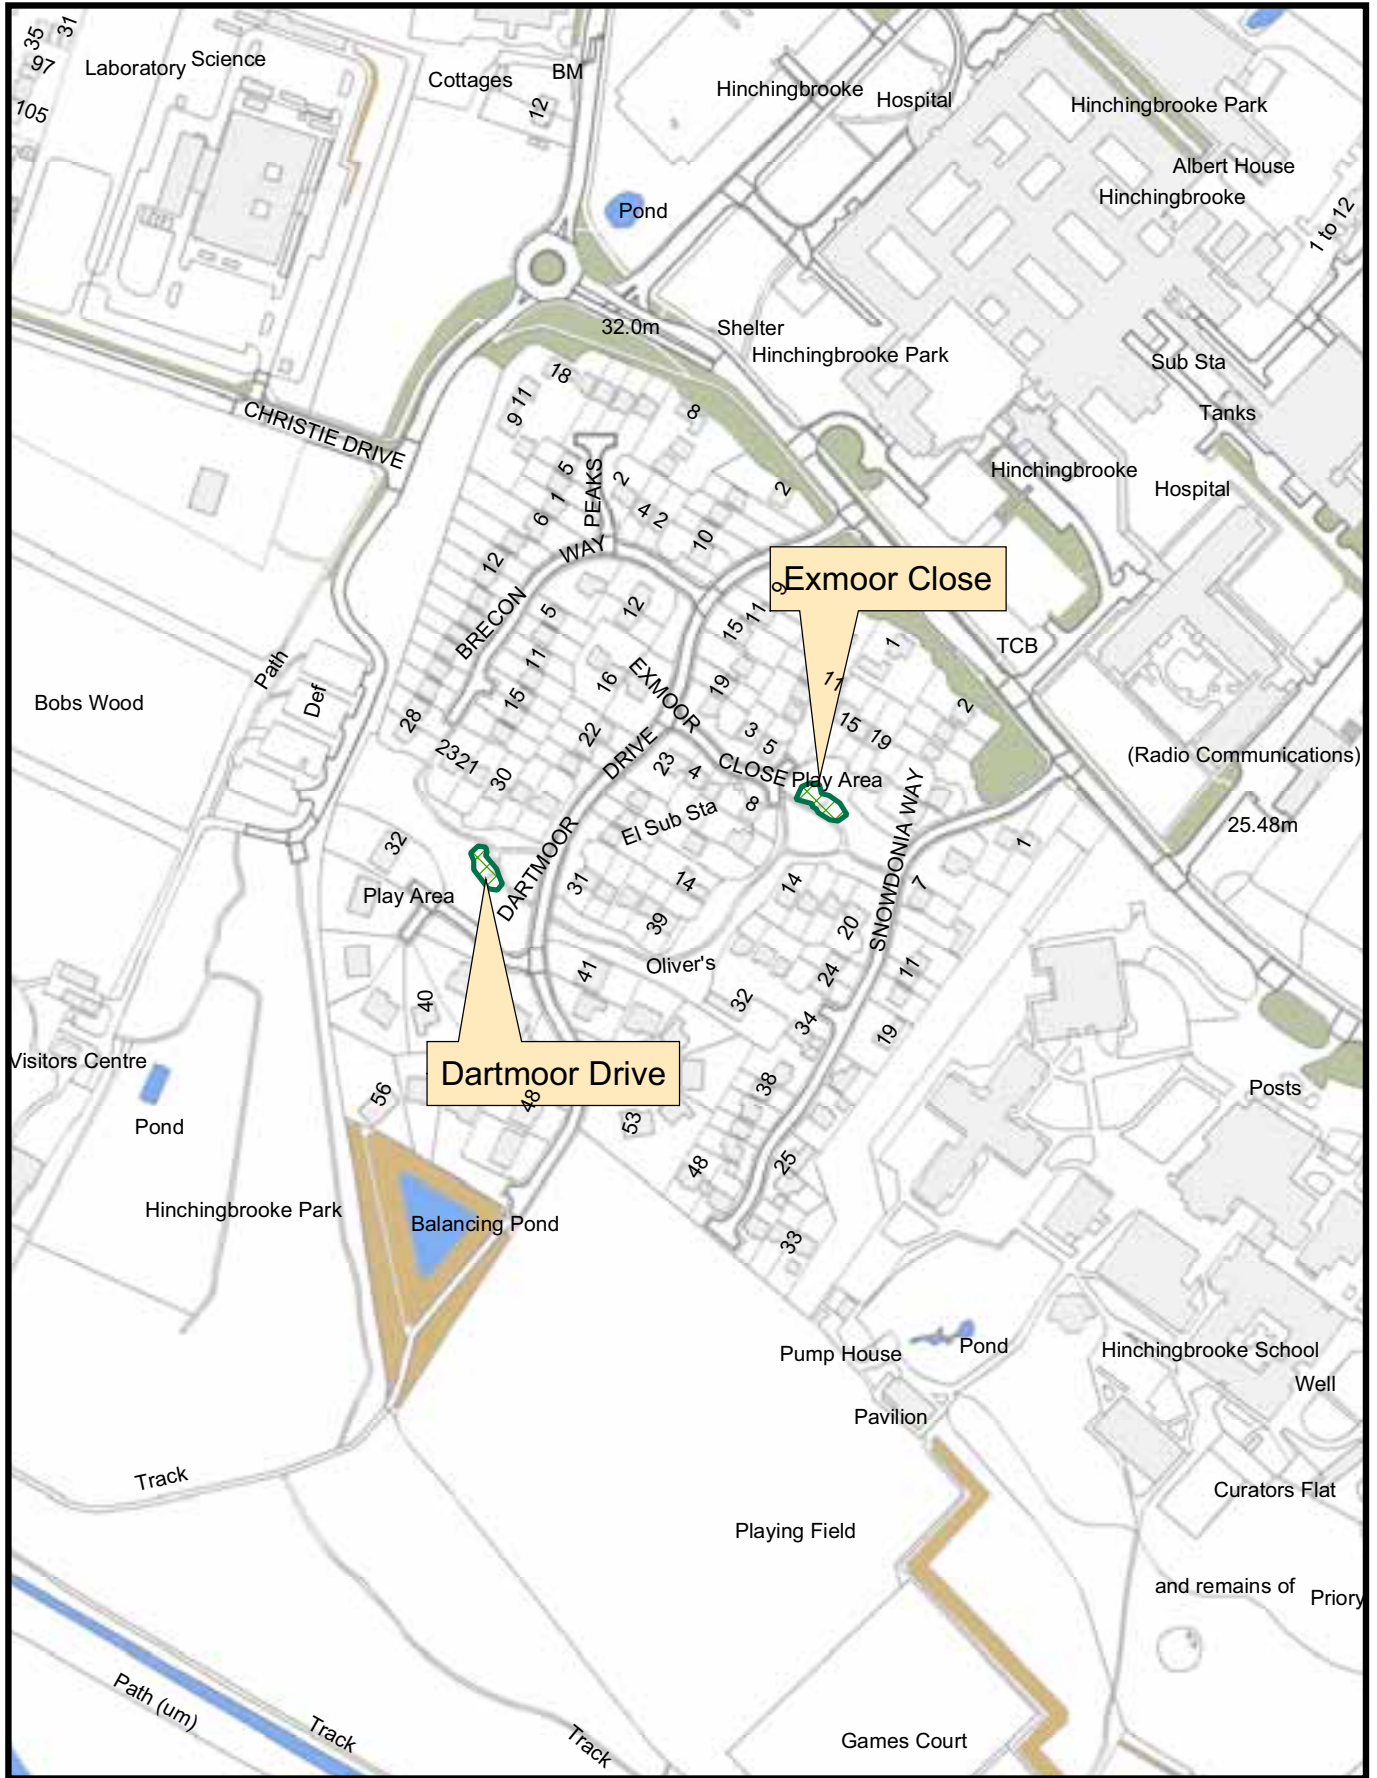

The Dogs Exclusion (Huntingdonshire) Order 2007