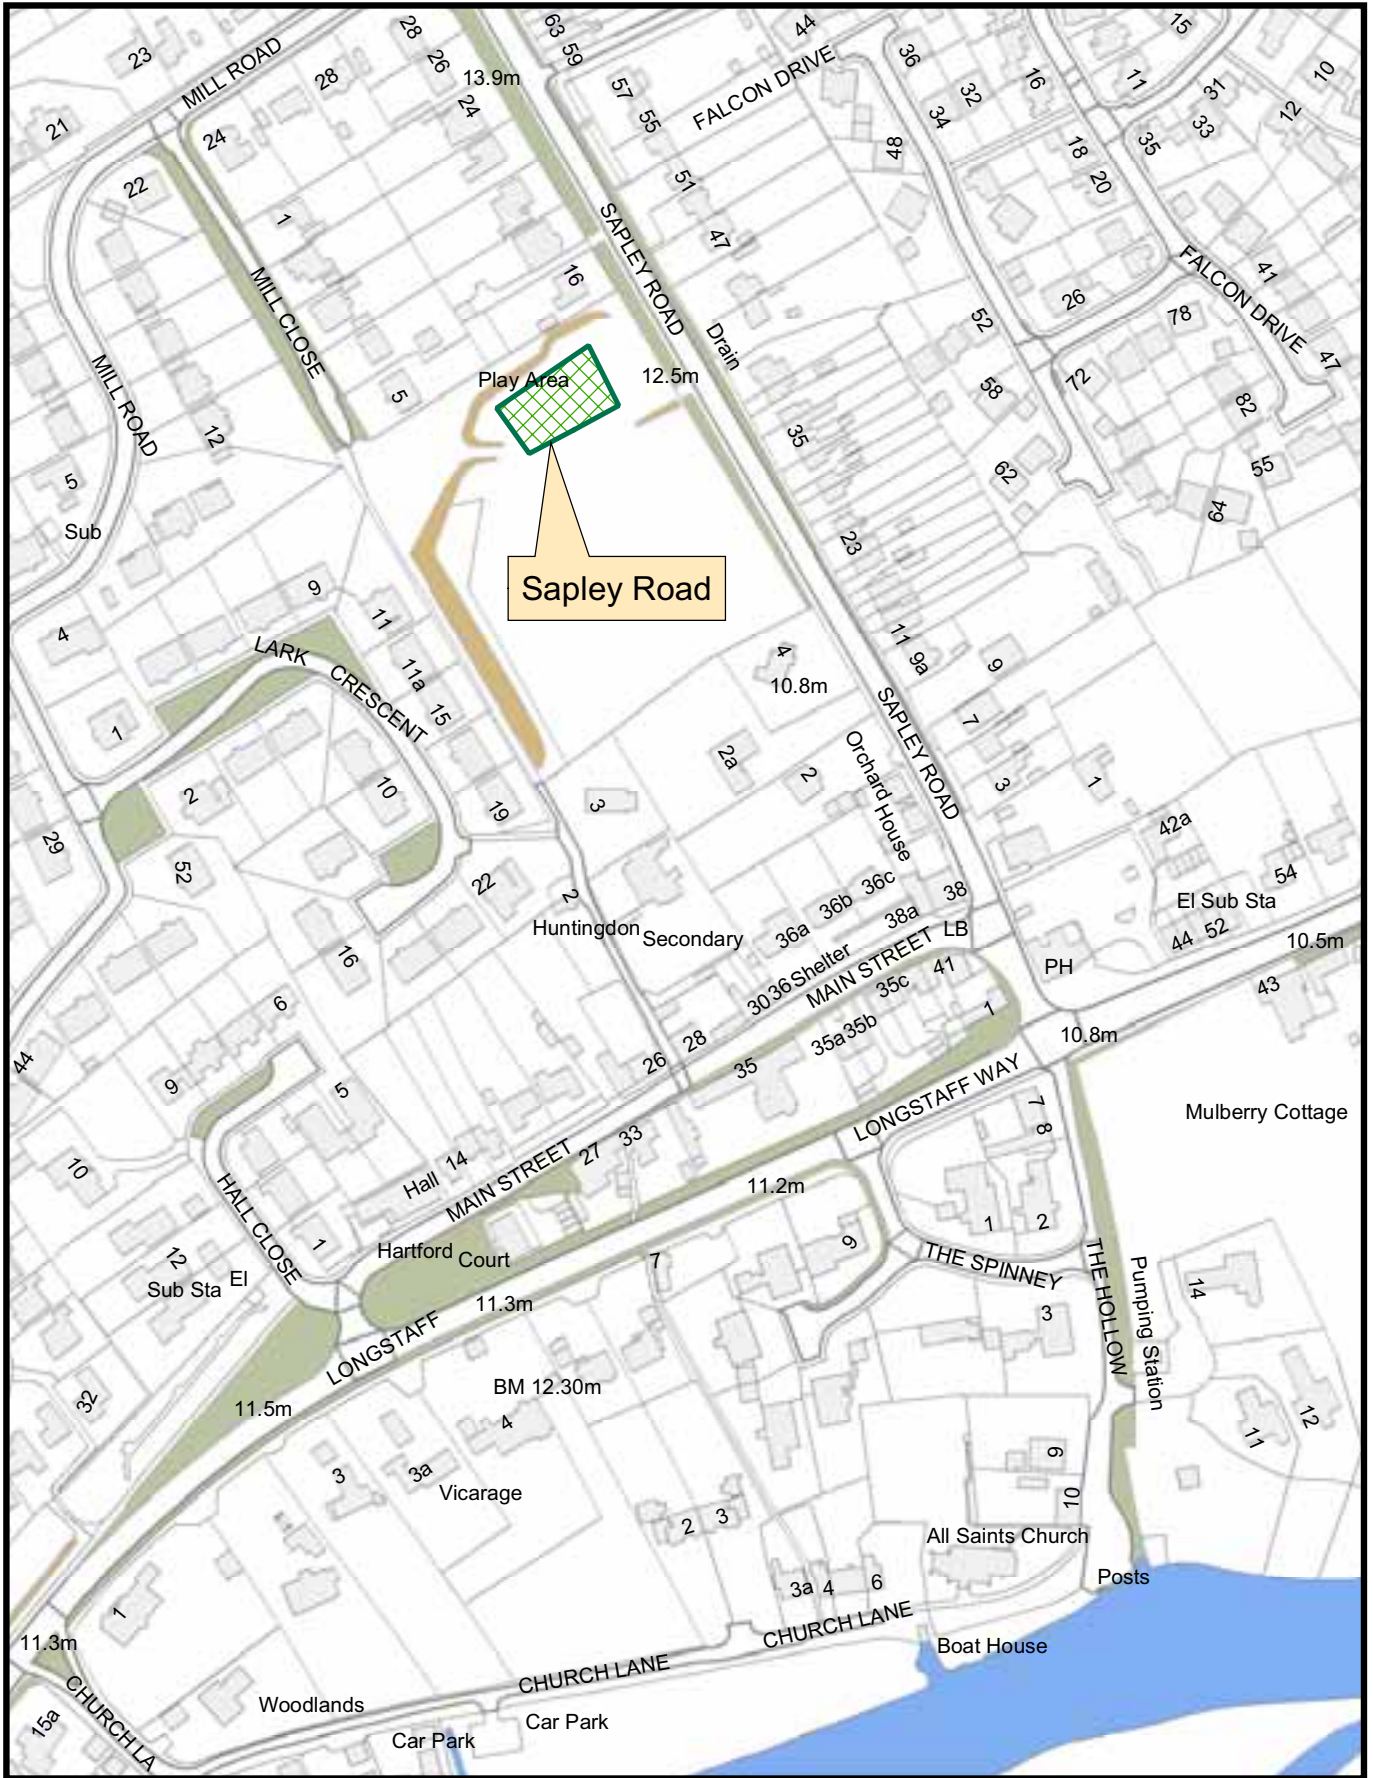

The Dogs Exclusion (Huntingdonshire) Order 2007

Playground
Sapley Road
Huntingdon

Revised October 2007