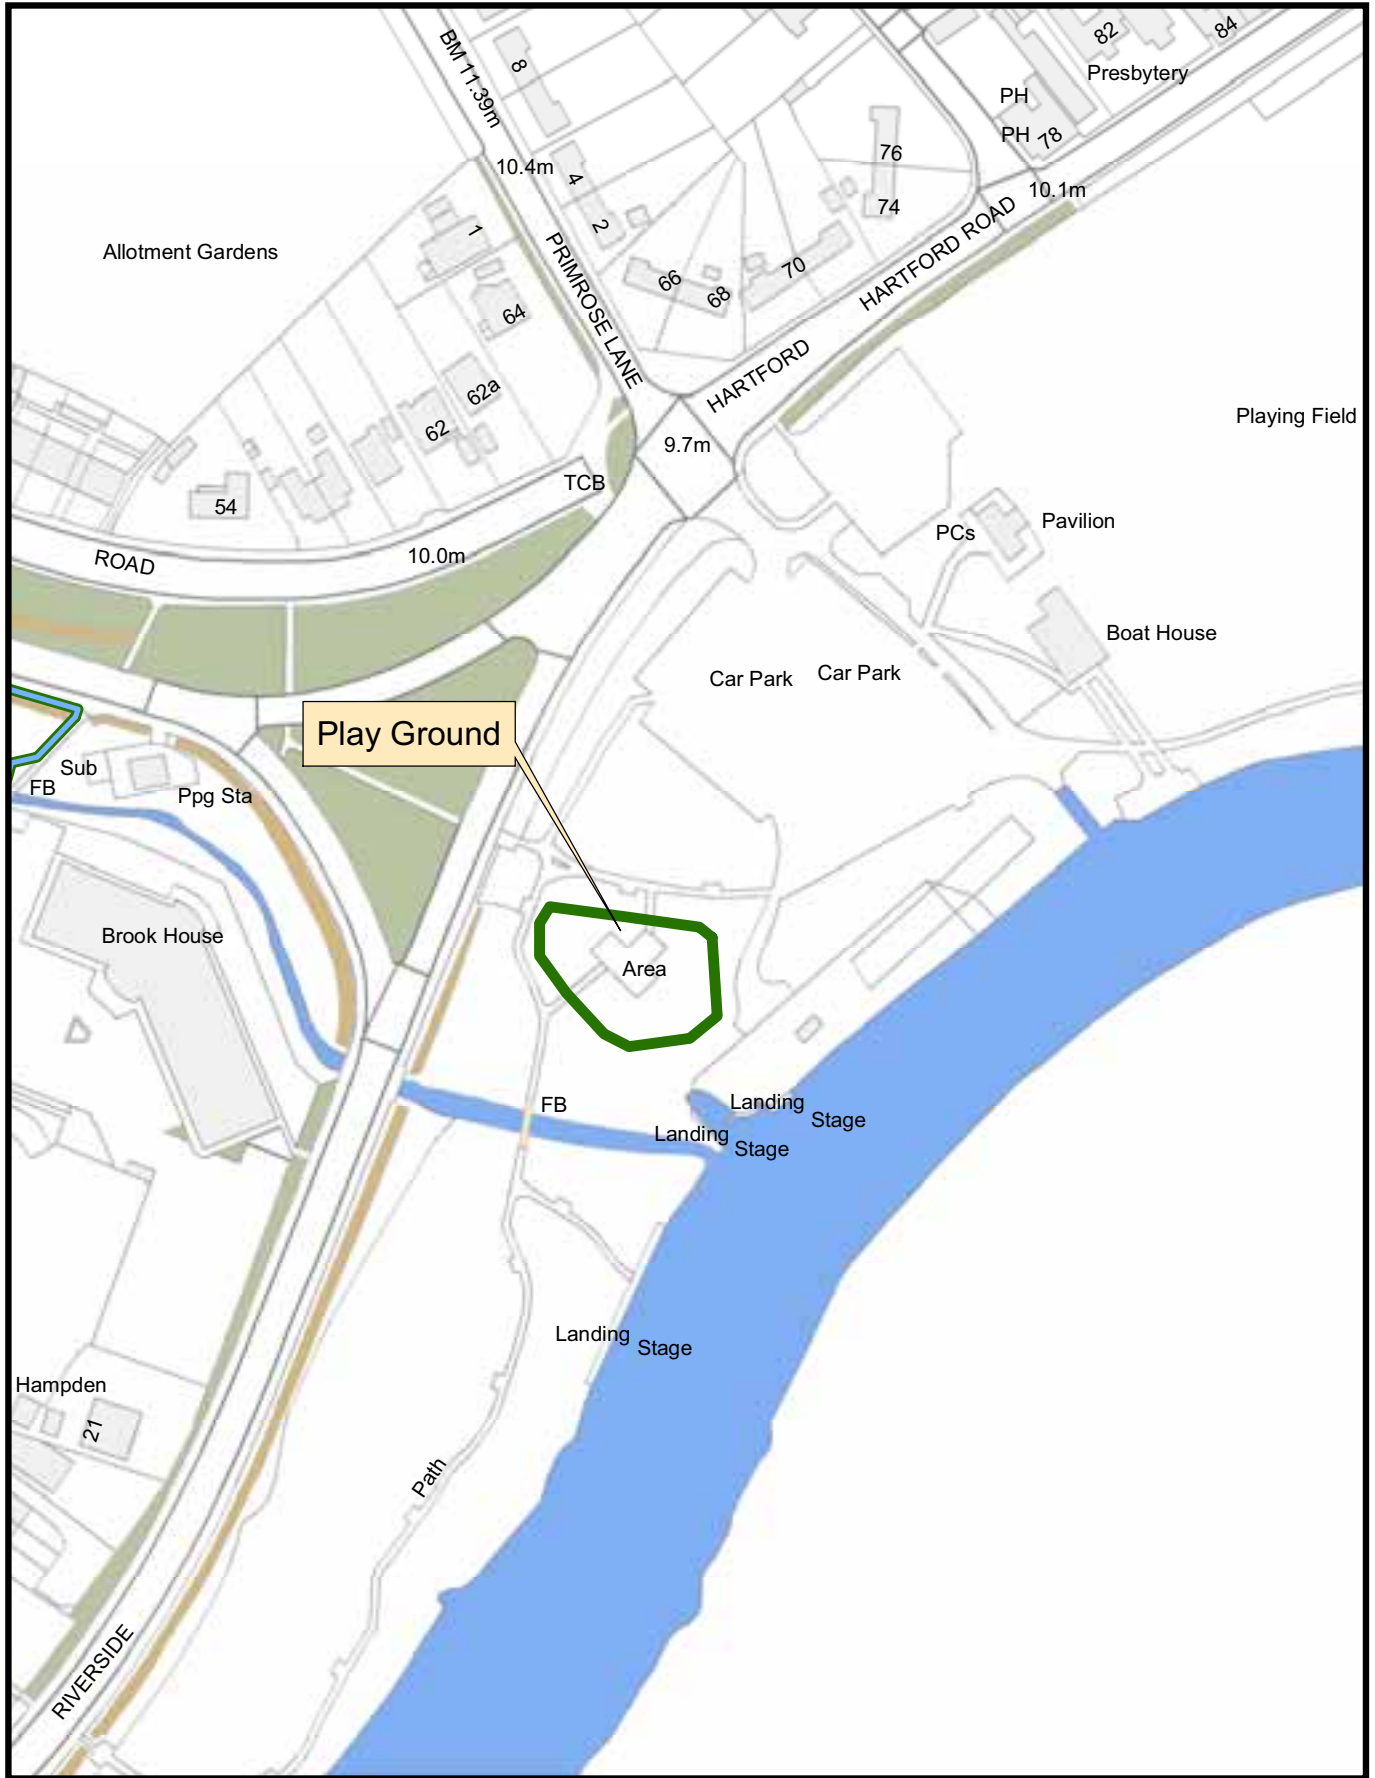

The Dogs Exclusion (Huntingdonshire) Order 2007

Riverside Road
Huntingdon

Revised October 2007

Exclusion - Land Designated Specifically