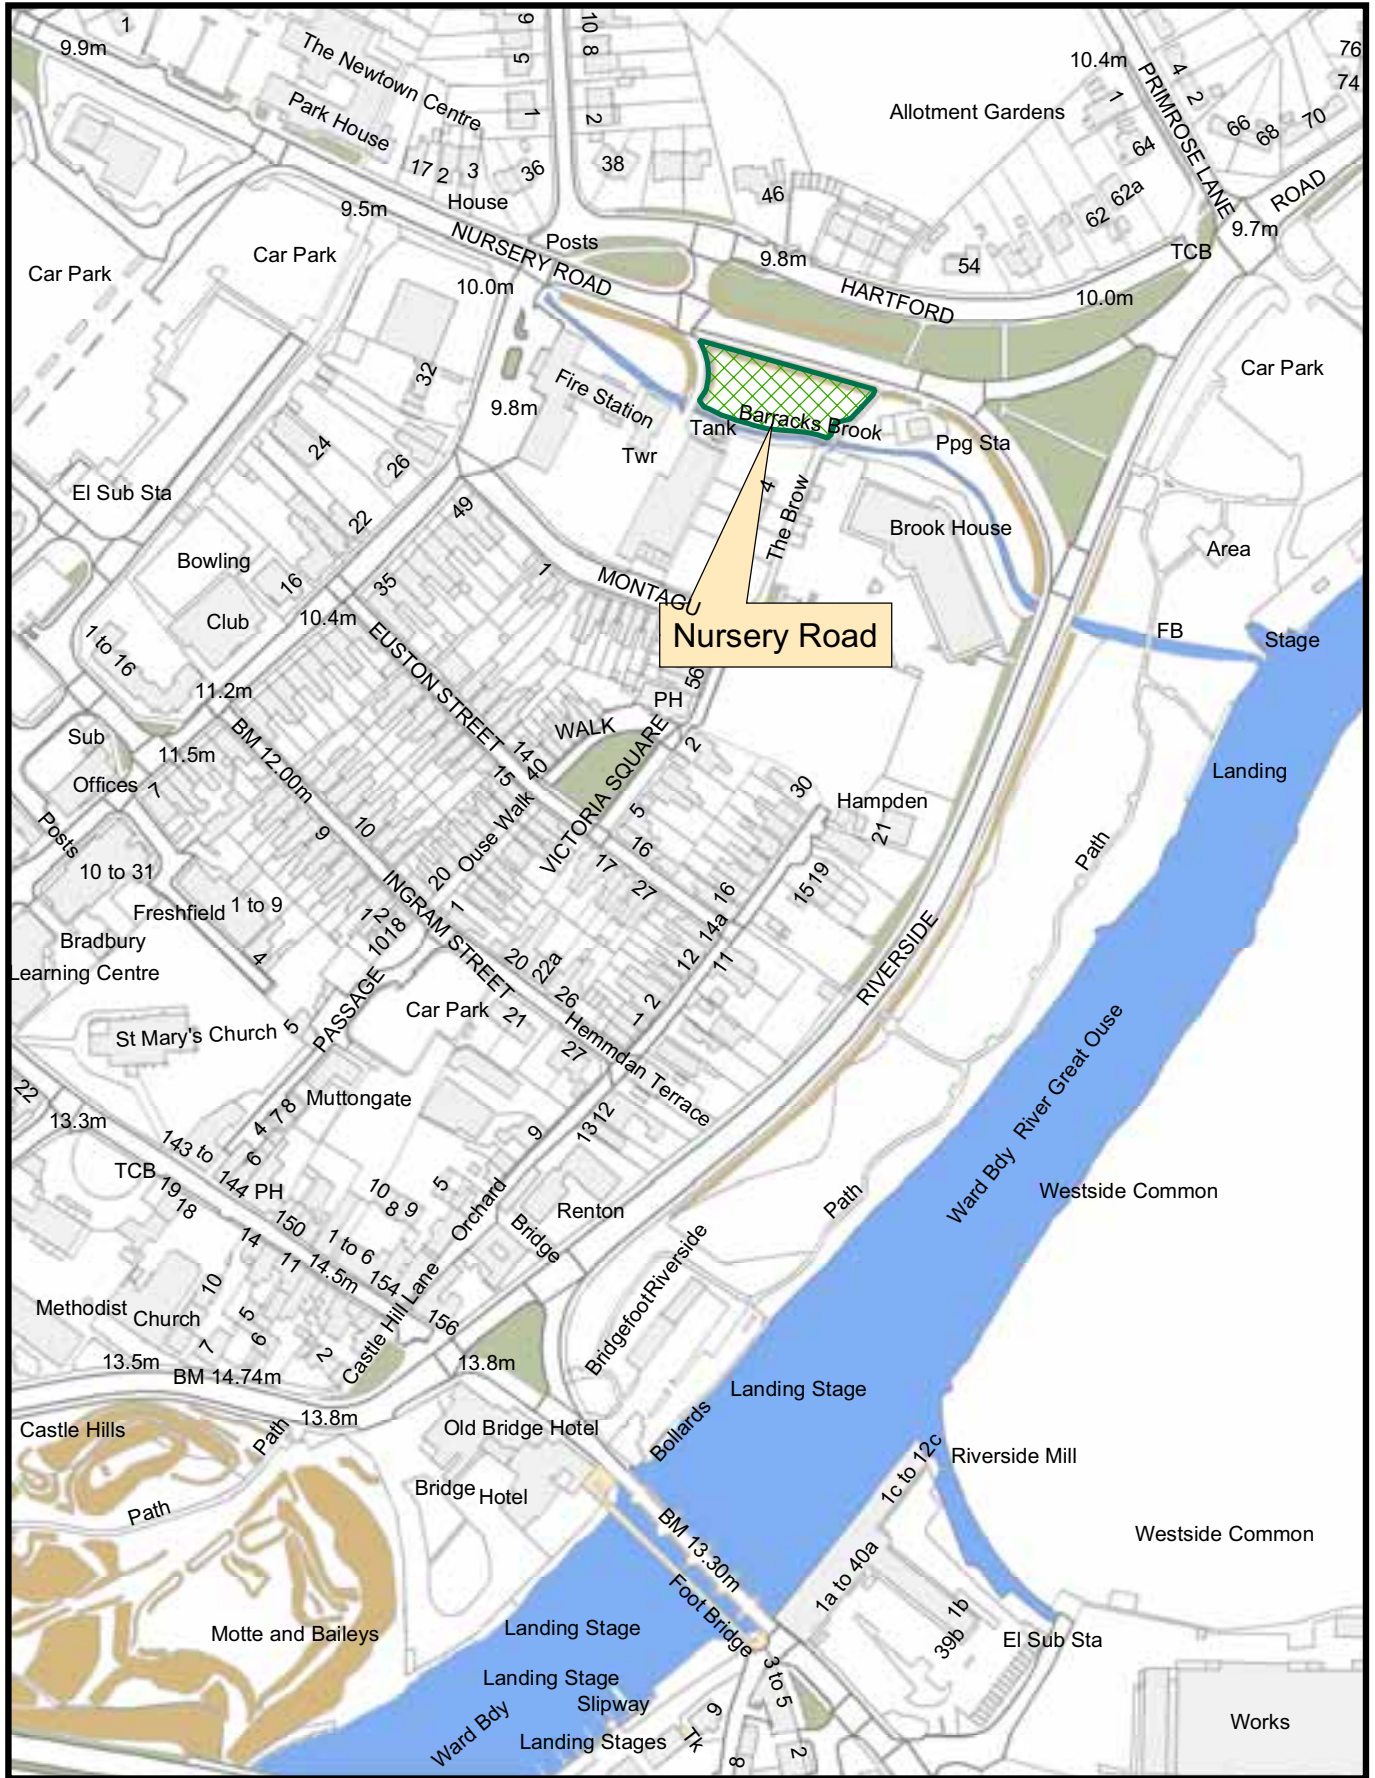

The Dogs Exclusion (Huntingdonshire) Order 2007

Playground
Nursery Road
Huntingdon

Revised October 2007

Town Council