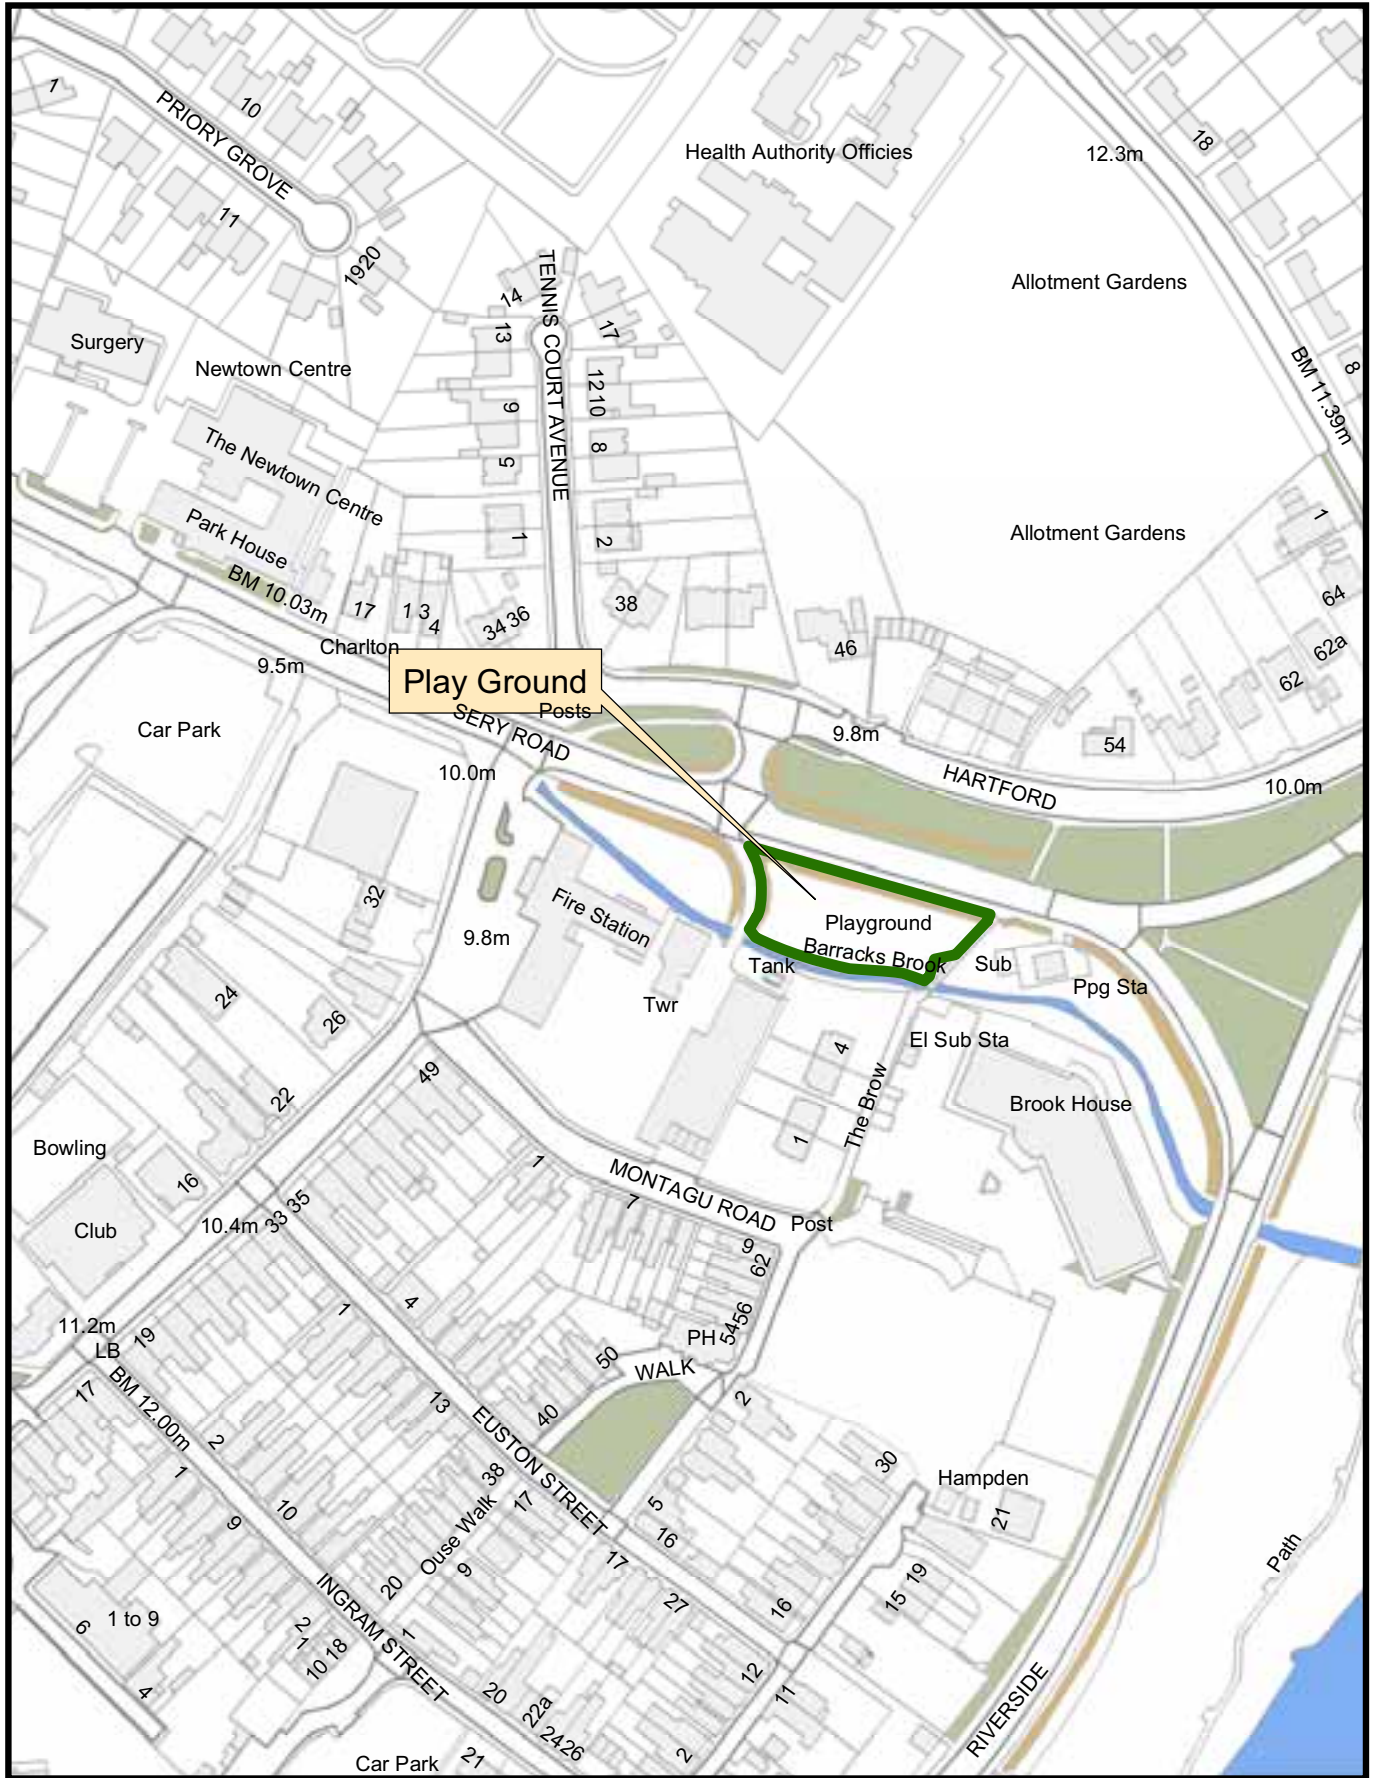

The Dogs Exclusion (Huntingdonshire) Order 2007

Nursery Road
Huntingdon

Revised October 2007

Exclusion - Land Designated Specifically