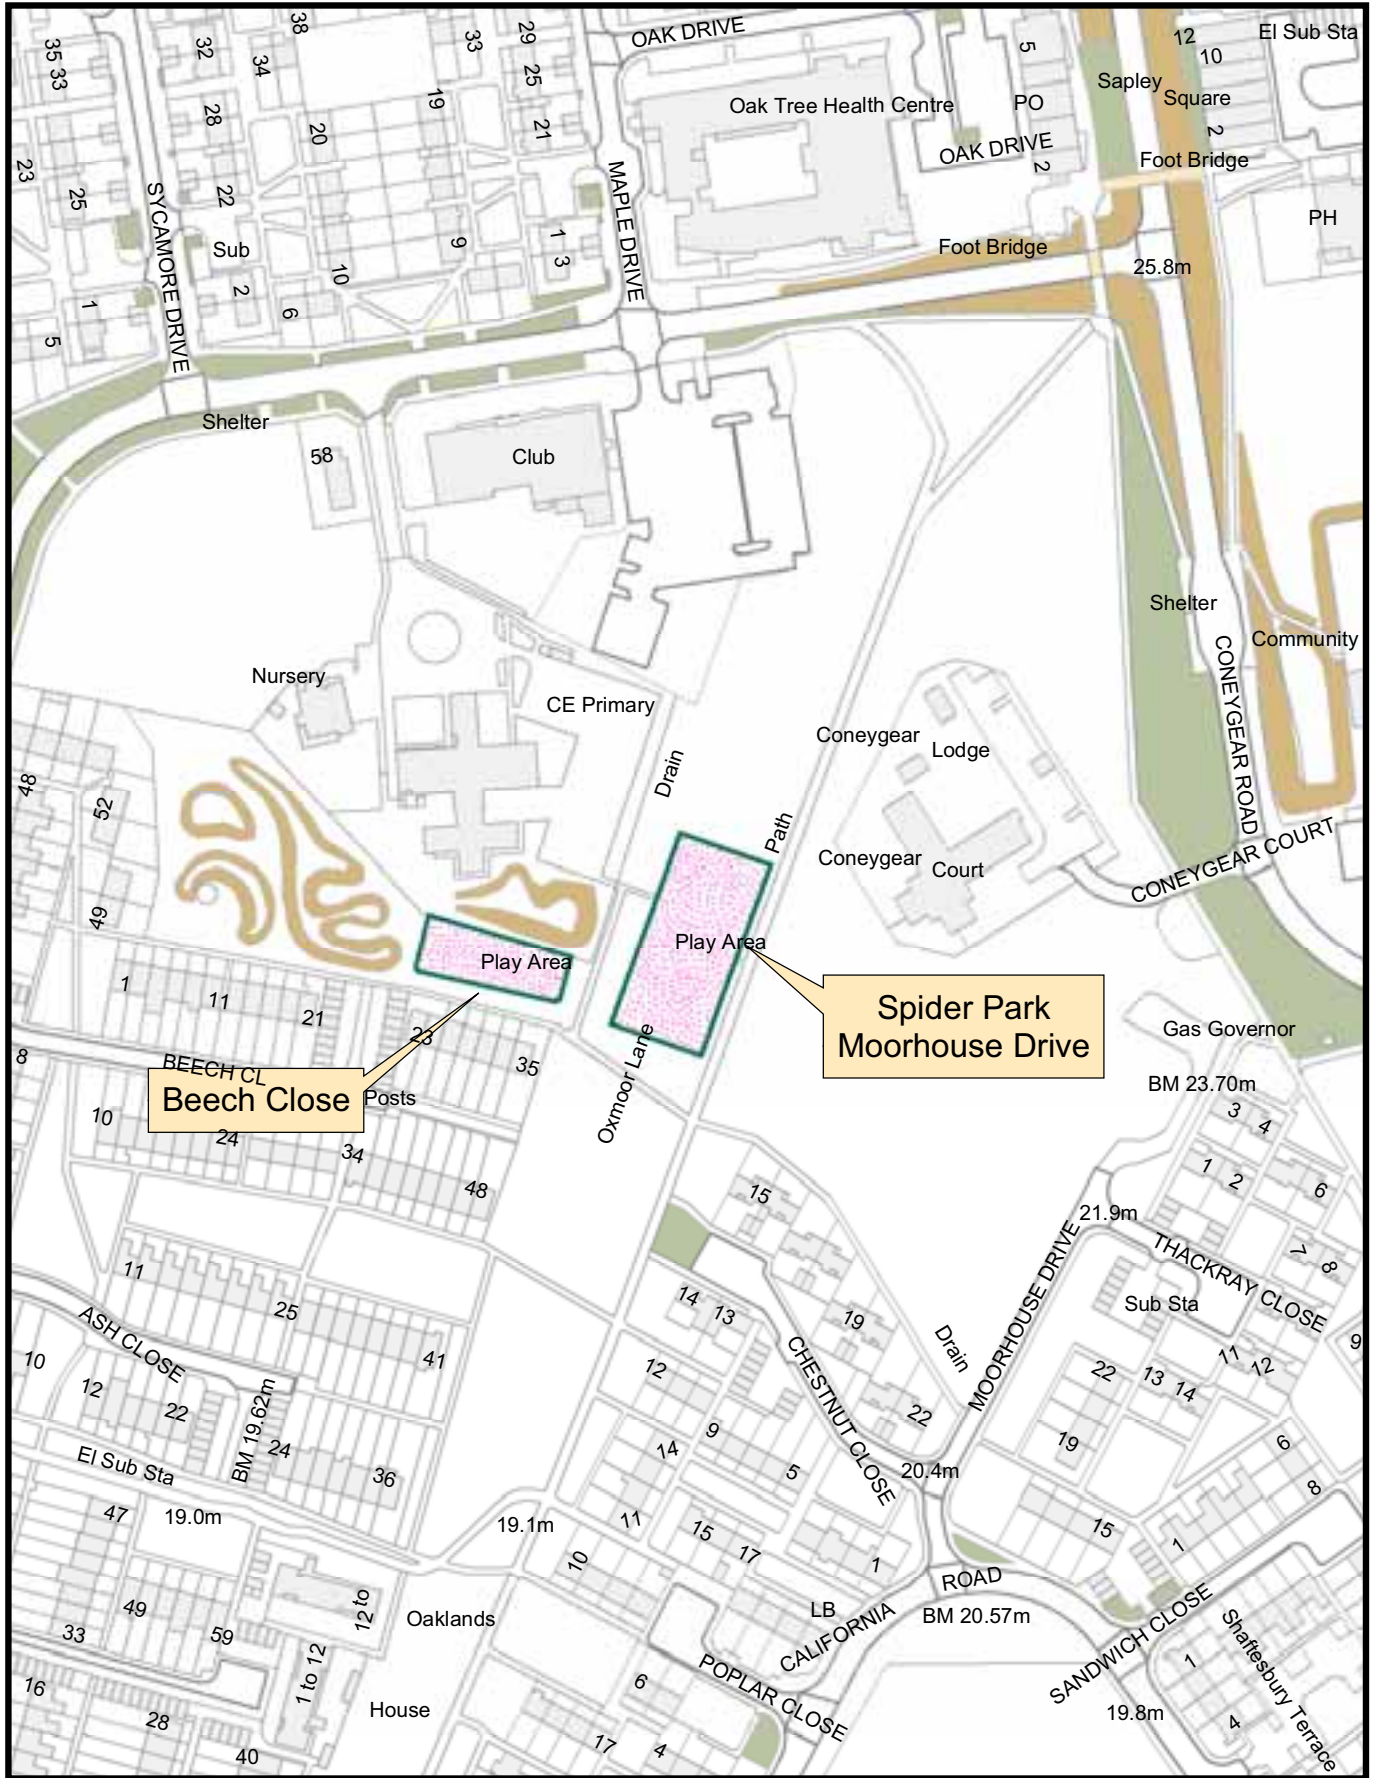

The Dogs Exclusion (Huntingdonshire) Order 2007

Huntingdon

Revised October 2007

 District Council

0 337.5 675
Meters

Maps reproduced from the Ordnance Survey Mapping with the permission of the Controller of Her Majesty's Stationery Office (C) Crown Copyright. Unauthorised reproduction infringes Crown Copyright and may lead to prosecution of civil proceedings. HDC 100022322

Revised October 2007

Maps reproduced from the Ordnance Survey Mapping with the permission of the Controller of Her Majesty's Stationery Officer (C) Crown Copyright. Unauthorised reproduction infringes Crown Copyright and may lead to prosecution of civil proceedings. HDC 100022322

Huntingdonshire

The Dogs Exclusion (Huntingdonshire) Order 2007

Playground
Beech Close & Moorhouse Drive
Huntingdon

Revised October 2007

 District Council

Maps reproduced from the Ordnance Survey Mapping with the permission of the Controller of Her Majesty's Stationery Officer (C) Crown Copyright. Unauthorised reproduction infringes Crown Copyright and may lead to prosecution of civil proceedings. HDC 100022322

The Dogs Exclusion (Huntingdonshire) Order 2007

Playgrounds
Kings Ripton Road, Garner Court & Maryland Avenue
Huntingdon

Revised October 2007

Maps reproduced from the Ordnance Survey Mapping with the permission of the Controller of Her Majesty's Stationery Officer (C) Crown Copyright. Unauthorised reproduction infringes Crown Copyright and may lead to prosecution of civil proceedings. HDC 100022322