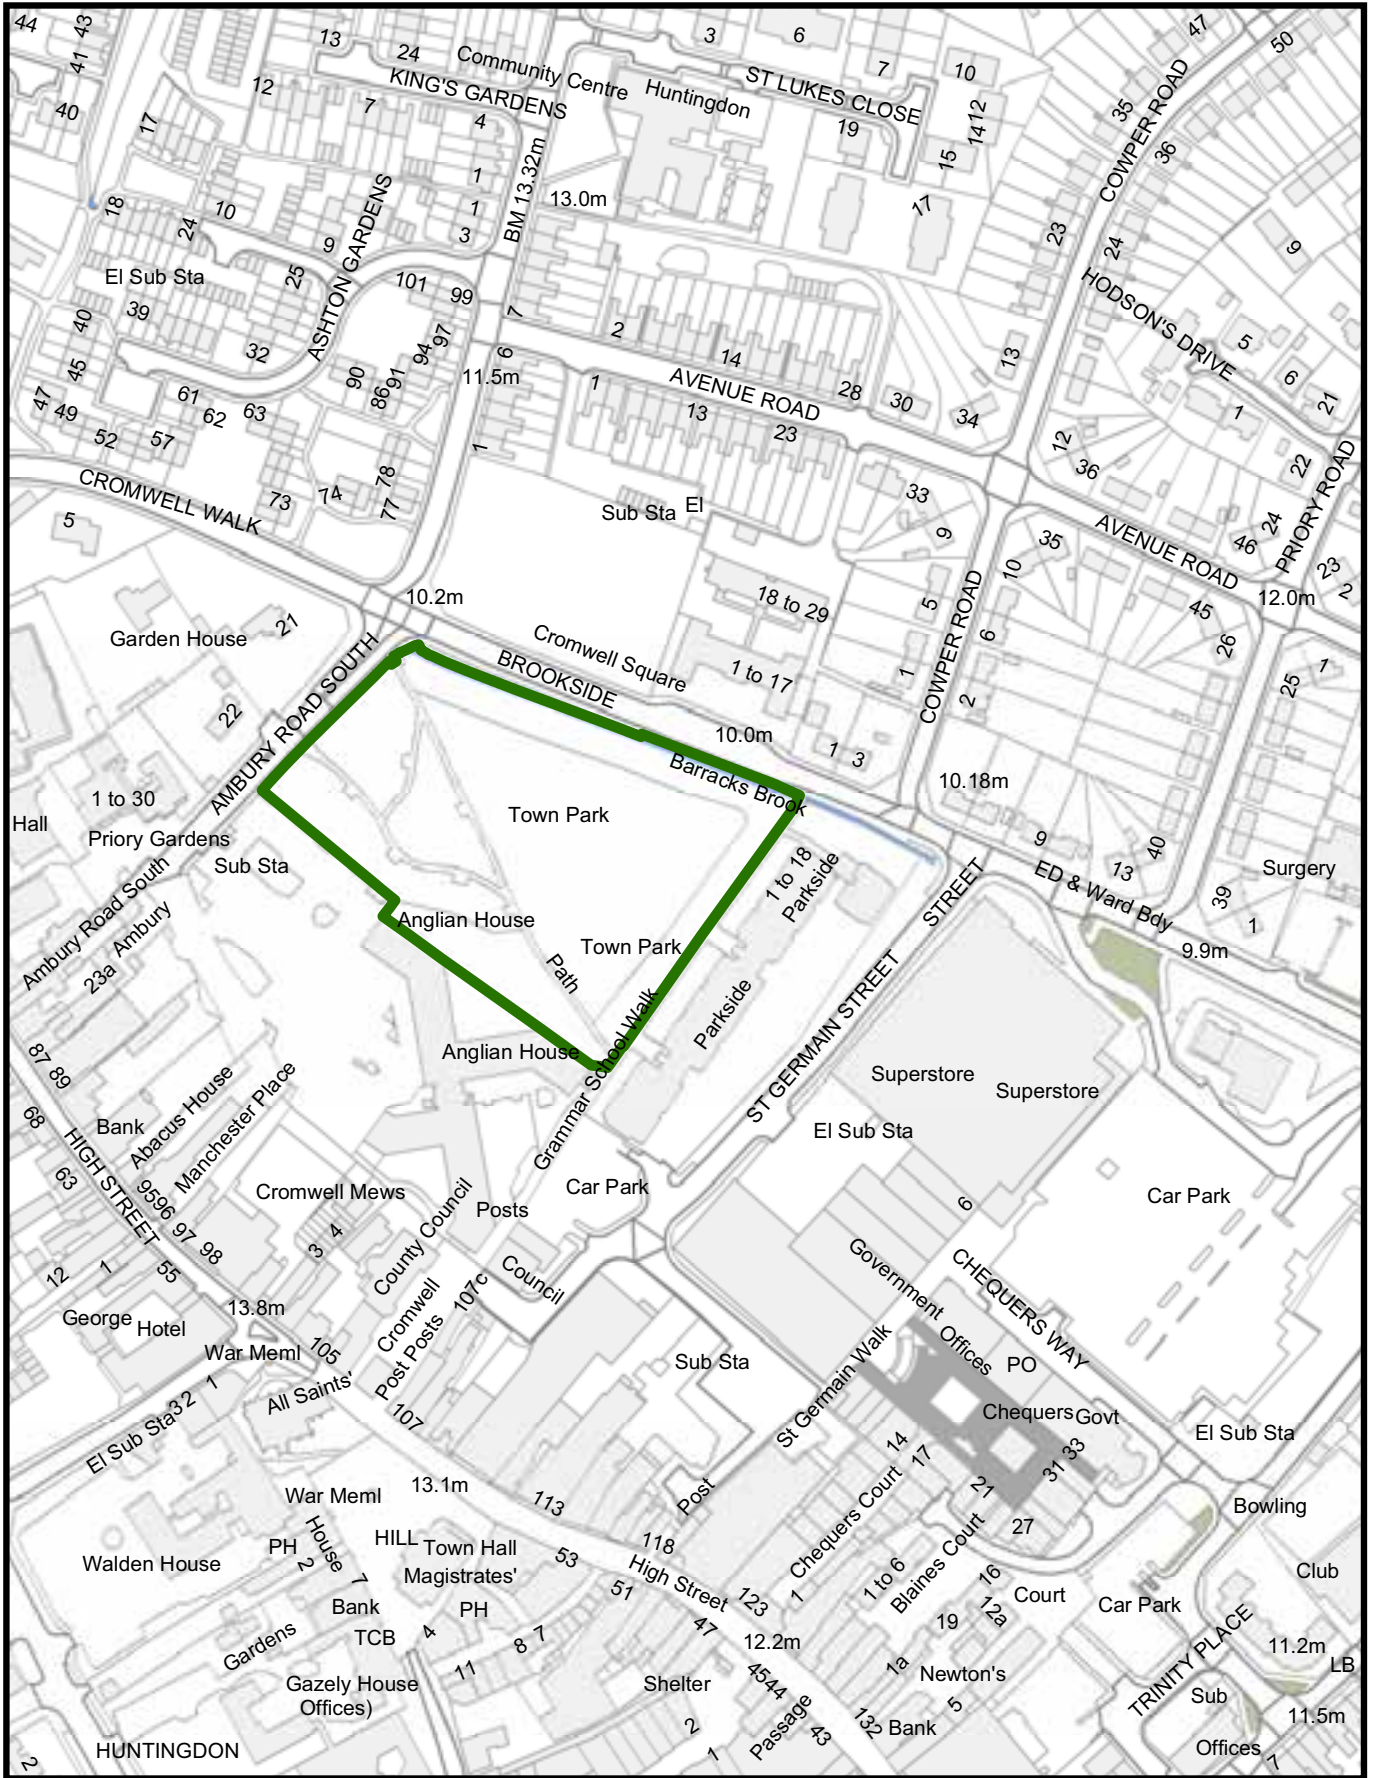

The Dogs Exclusion (Huntingdonshire) Order 2007

Town Park, Brookside
Huntingdon

Revised October 2007

Exclusion - Land Designated Specifically