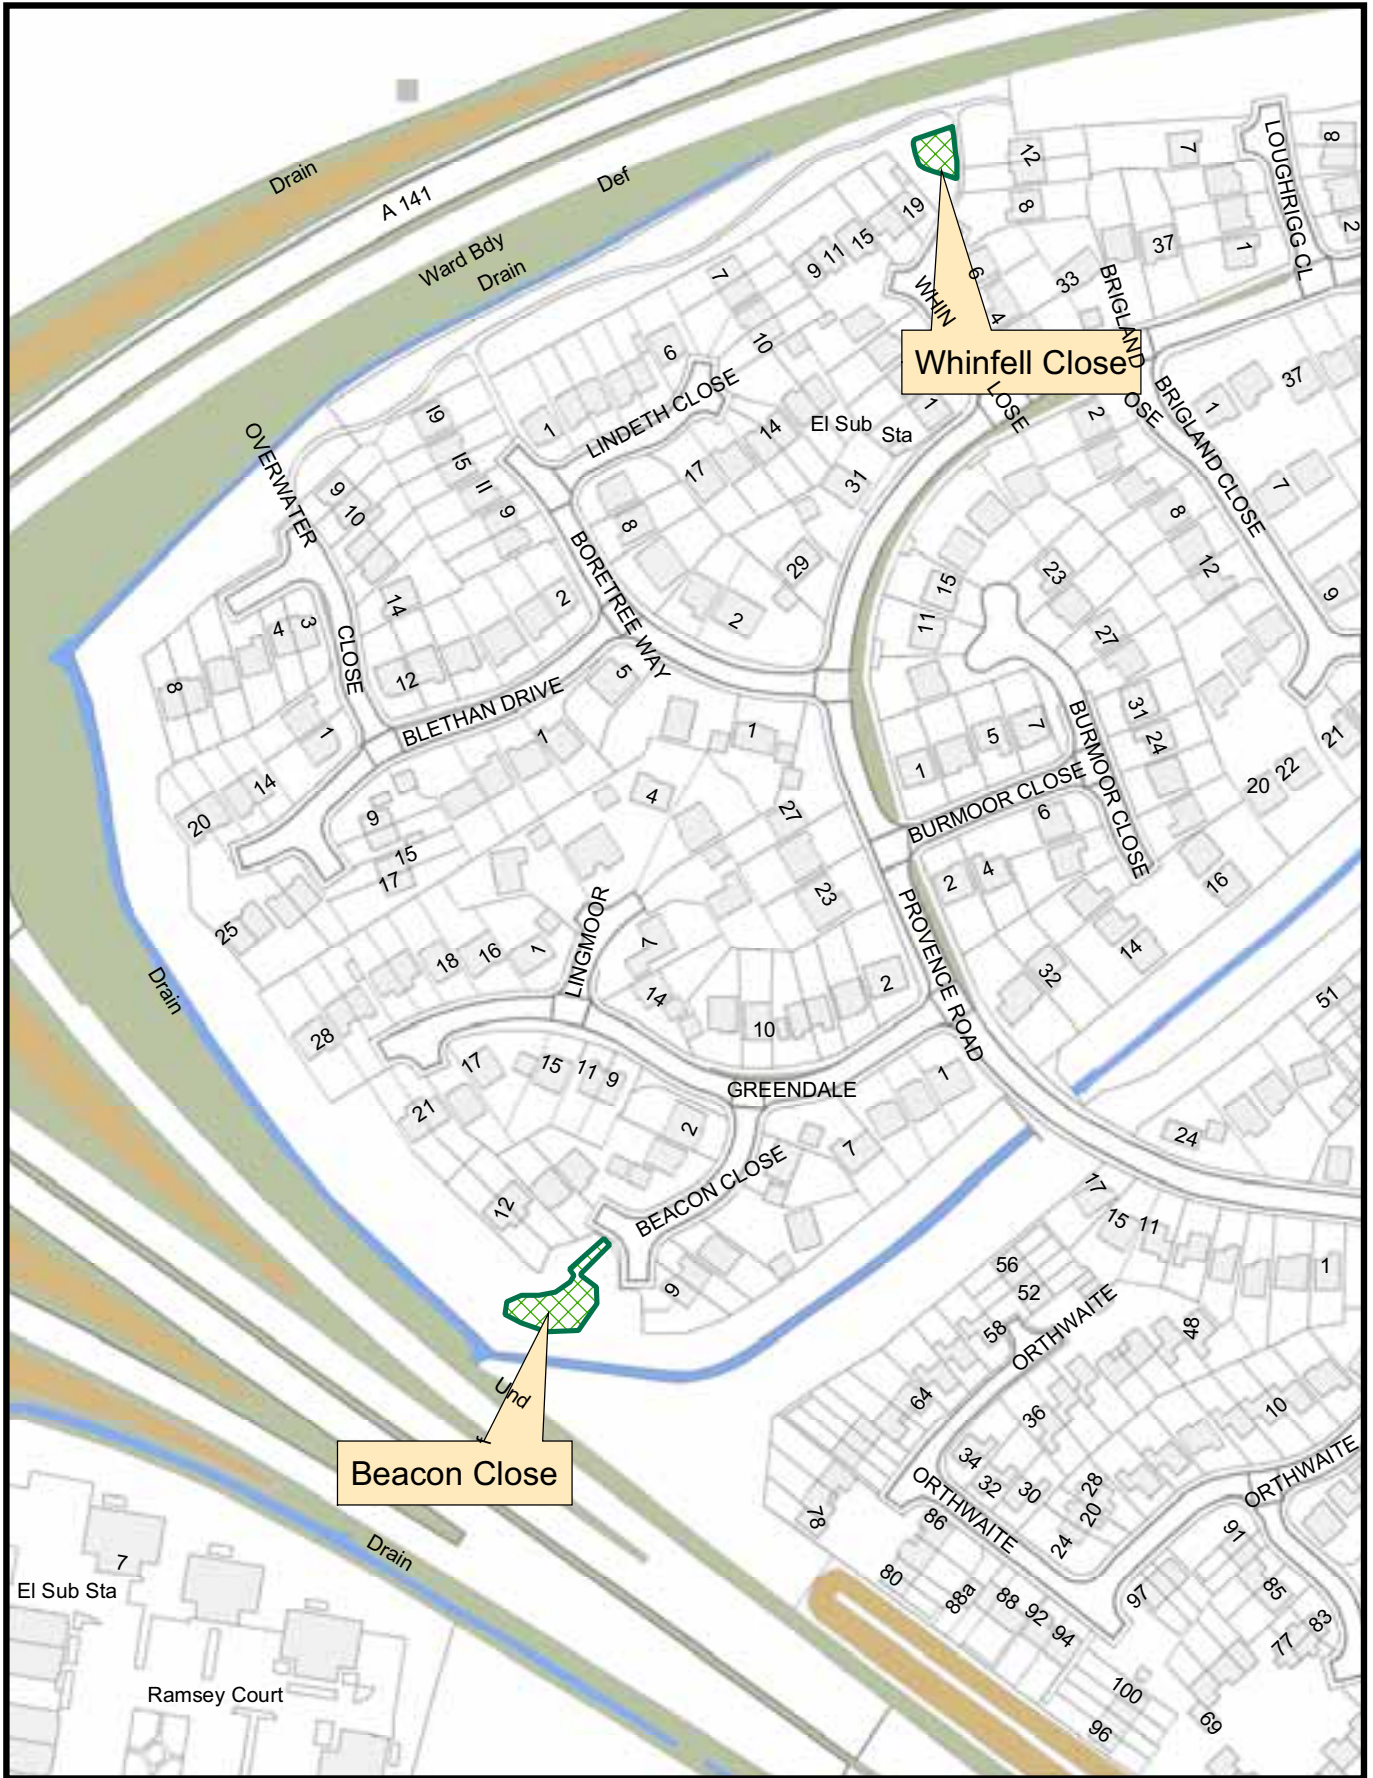

Huntingdonshire

The Dogs Exclusion (Huntingdonshire) Order 2007

Playground
Beech Close & Moorhouse Drive
Huntingdon

Revised October 2007

 District Council

Maps reproduced from the Ordnance Survey Mapping with the permission of the Controller of Her Majesty's Stationery Officer (C) Crown Copyright. Unauthorised reproduction infringes Crown Copyright and may lead to prosecution of civil proceedings. HDC 100022322

Huntingdonshire

The Dogs Exclusion (Huntingdonshire) Order 2007

Revised October 2007

Town Council Playgrounds Huntingdon

The Dogs Exclusion (Huntingdonshire) Order 2007

Playgrounds Beacon Close & Whinfall Close Huntingdon

Revised October 2007

The Dogs Exclusion (Huntingdonshire) Order 2007

Playgrounds
Devoke Close, Great Northern Street & St Peters Road
Huntingdon

Revised October 2007

Maps reproduced from the Ordnance Survey Mapping with the permission of the Controller of Her Majesty's Stationery Officer (C) Crown Copyright. Unauthorised reproduction infringes Crown Copyright and may lead to prosecution of civil proceedings. HDC 10002322