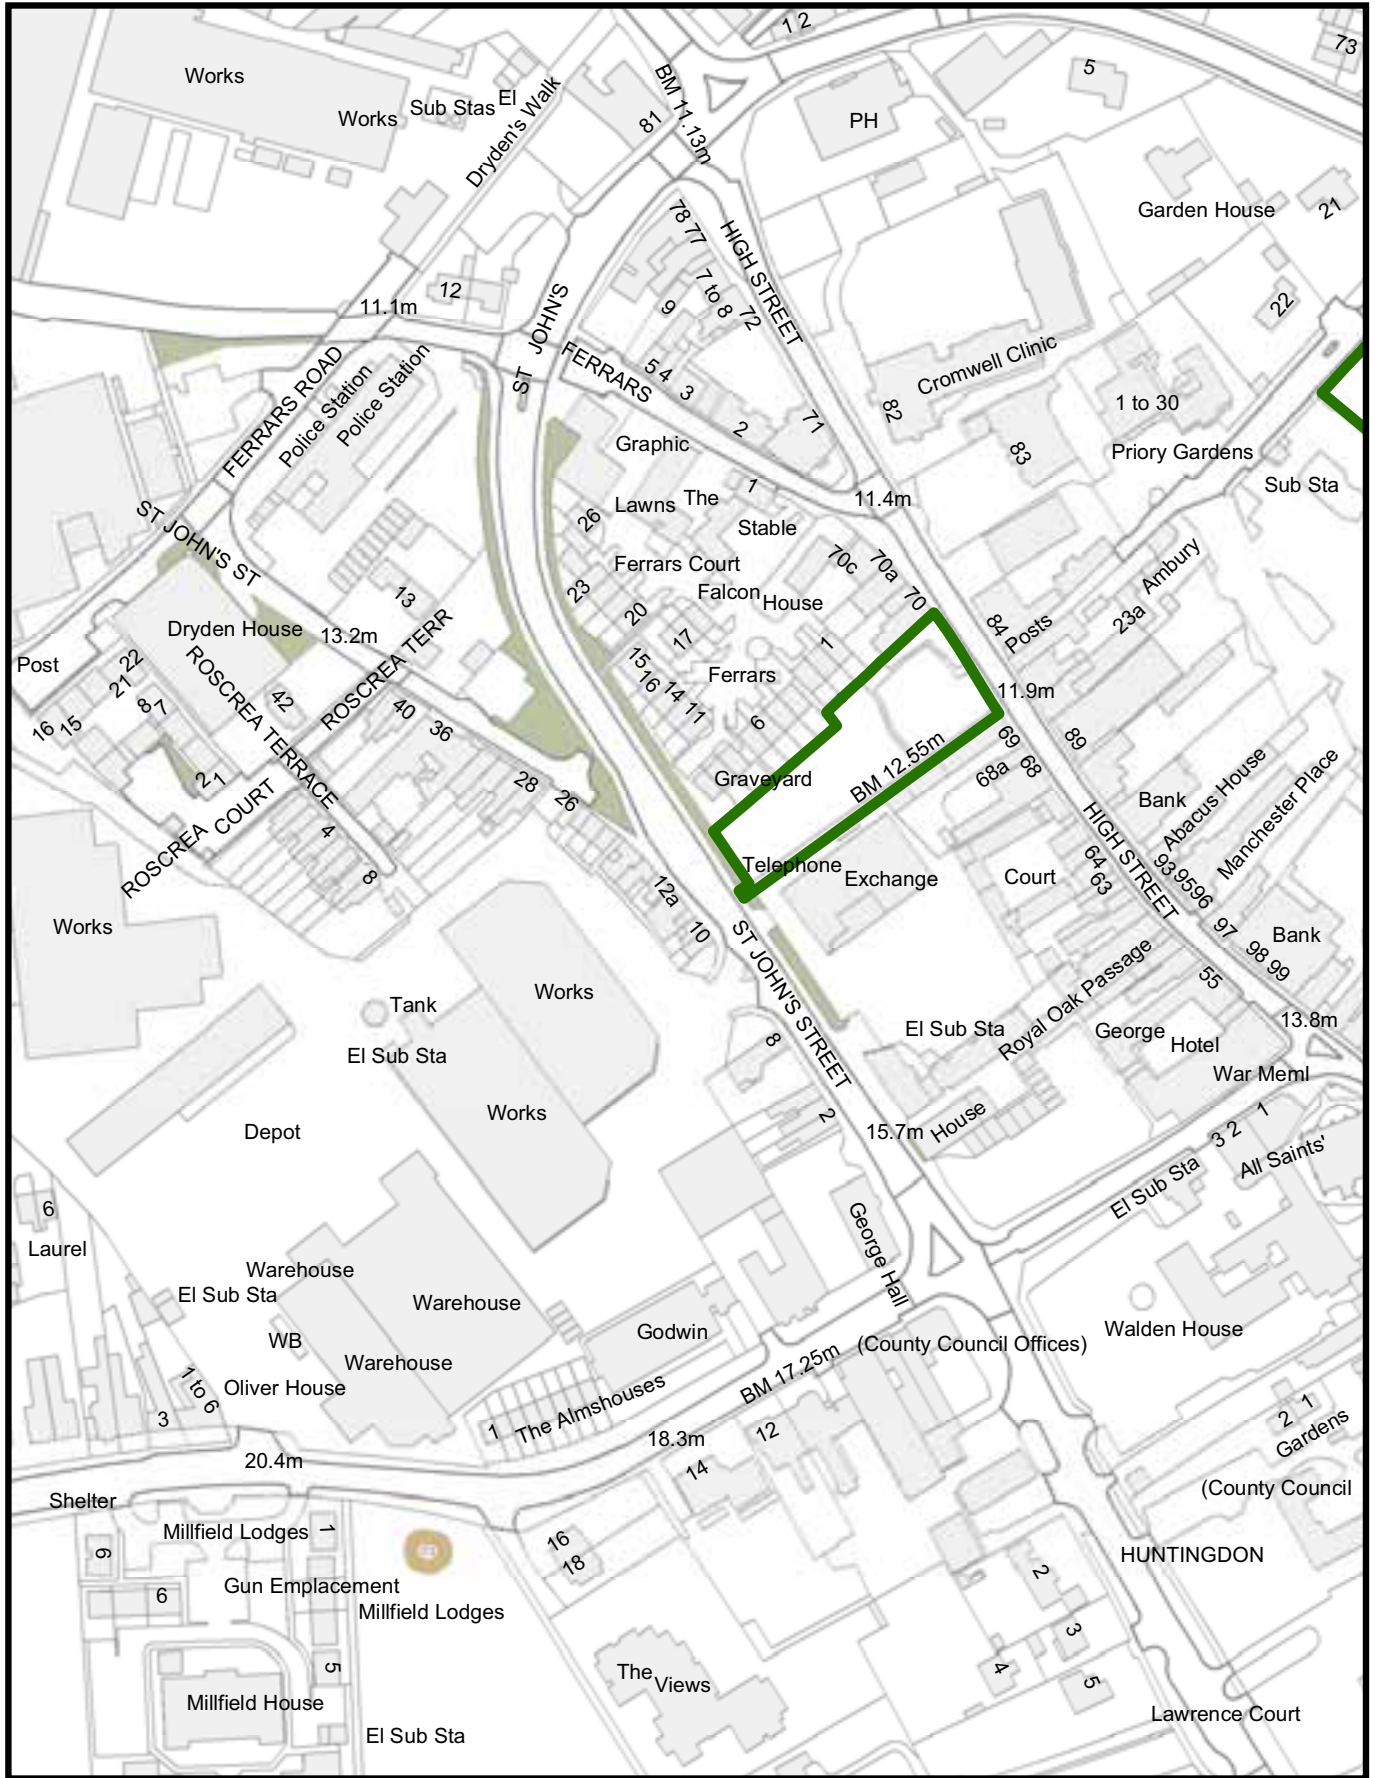

The Dogs Exclusion (Huntingdonshire) Order 2007

St John's Churchyard, High Street
Huntingdon

Revised October 2007

Exclusion - Land Designated Specifically