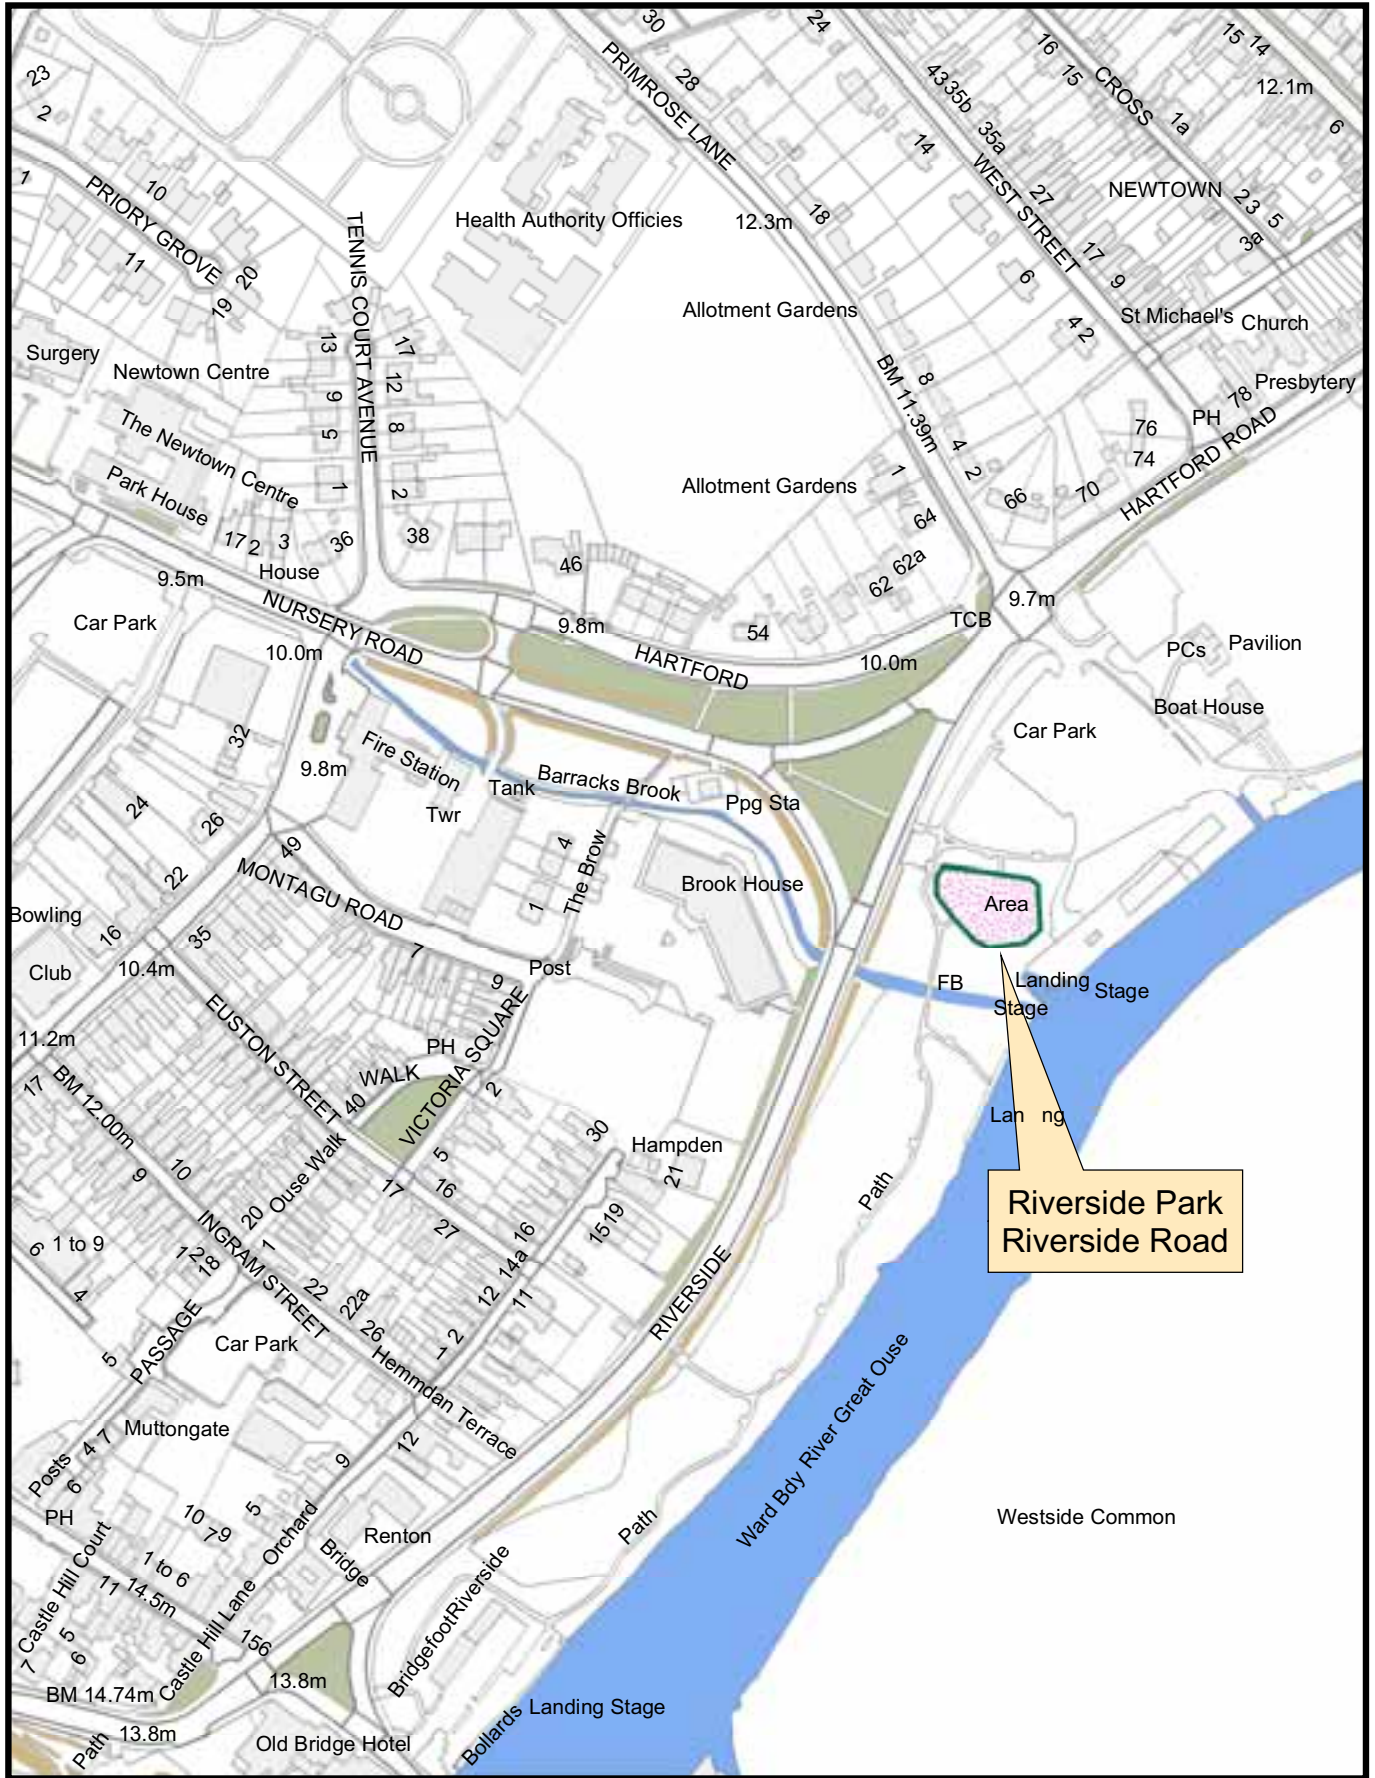

The Dogs Exclusion (Huntingdonshire) Order 2007

Playground
Riverside Park
Riverside Road
Huntingdon

Revised October 2007