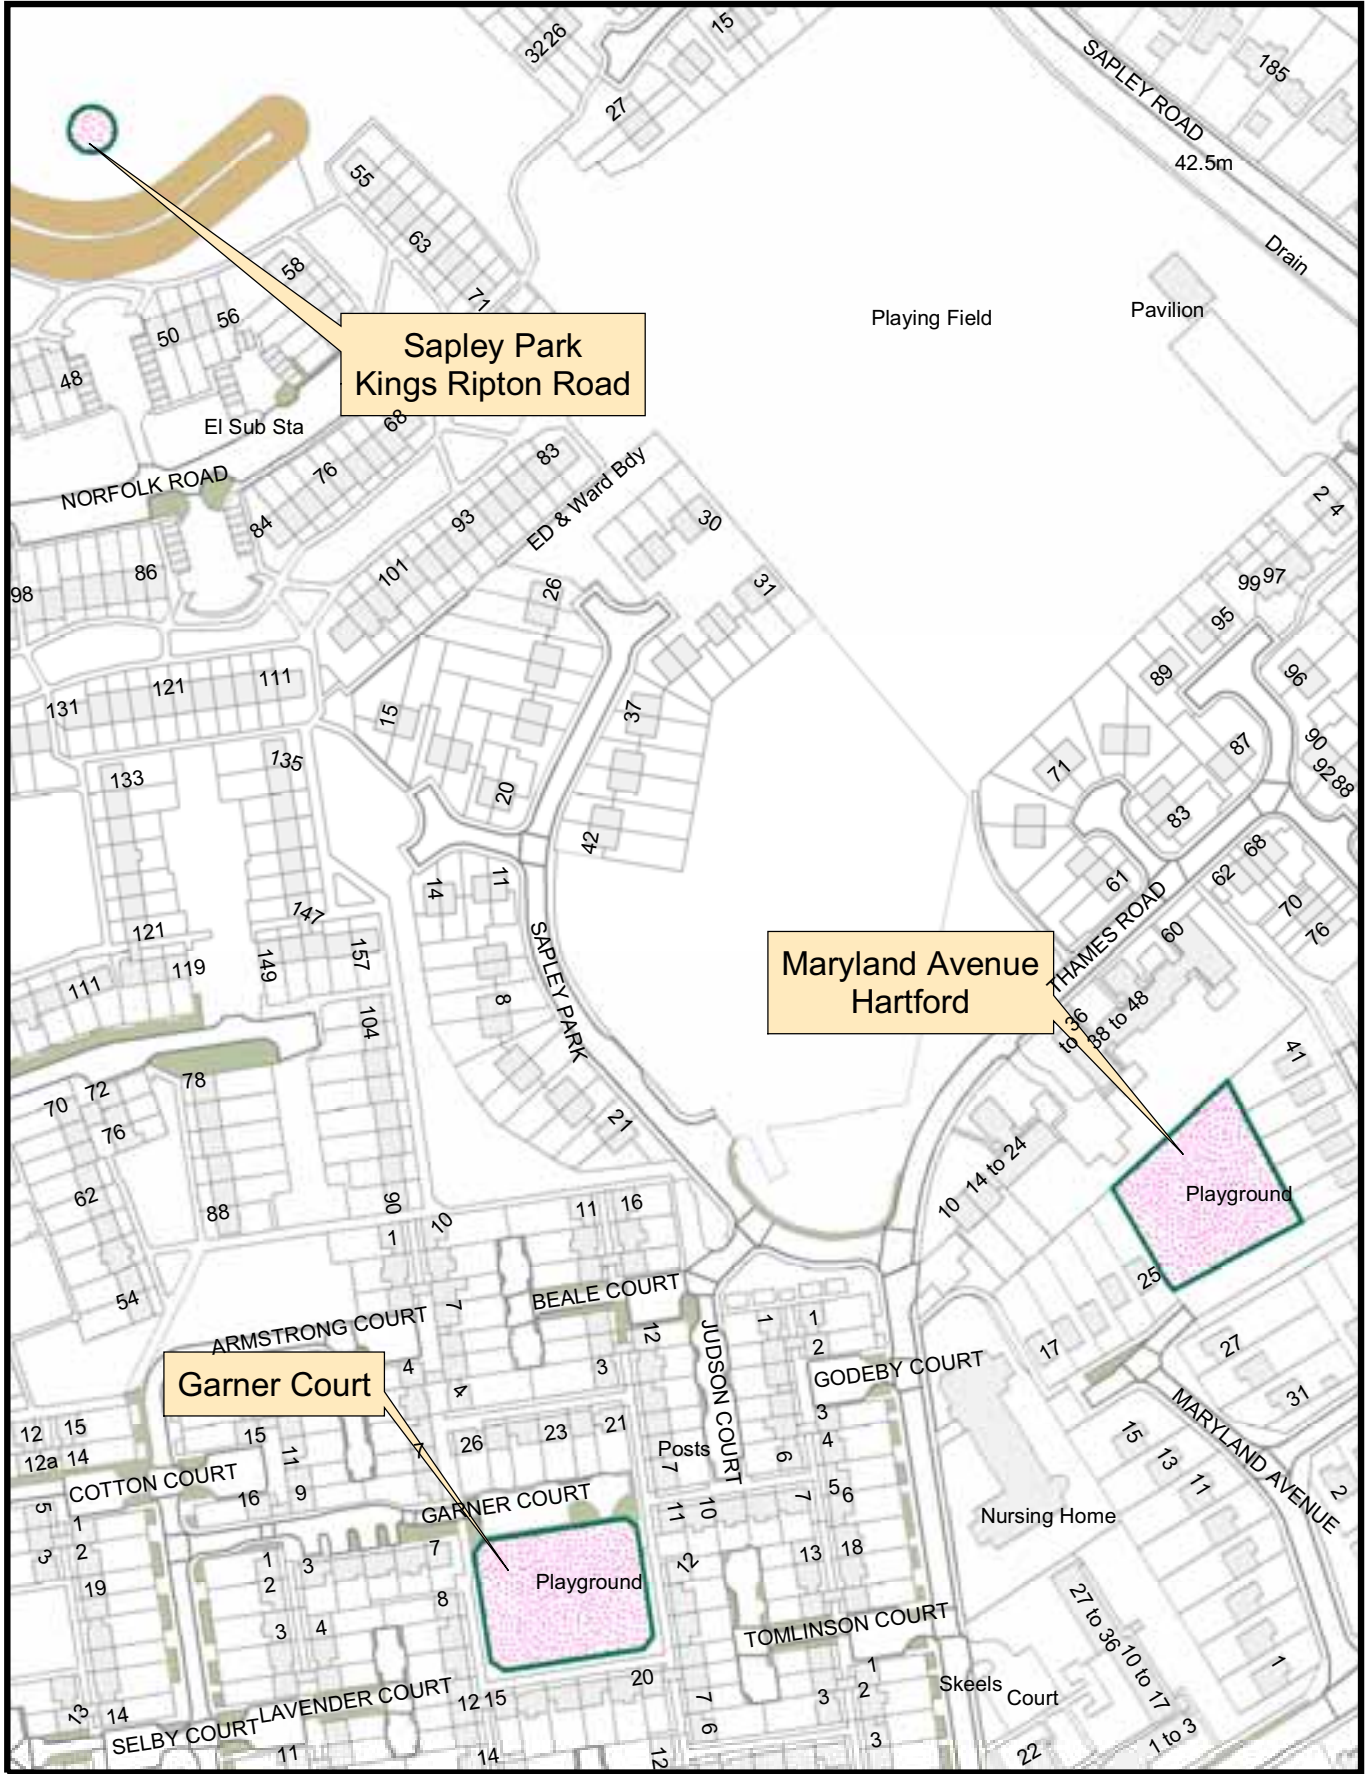

The Dogs Exclusion (Huntingdonshire) Order 2007

Playgrounds
Kings Ripton Road, Garner Court & Maryland Avenue
Huntingdon

Revised October 2007