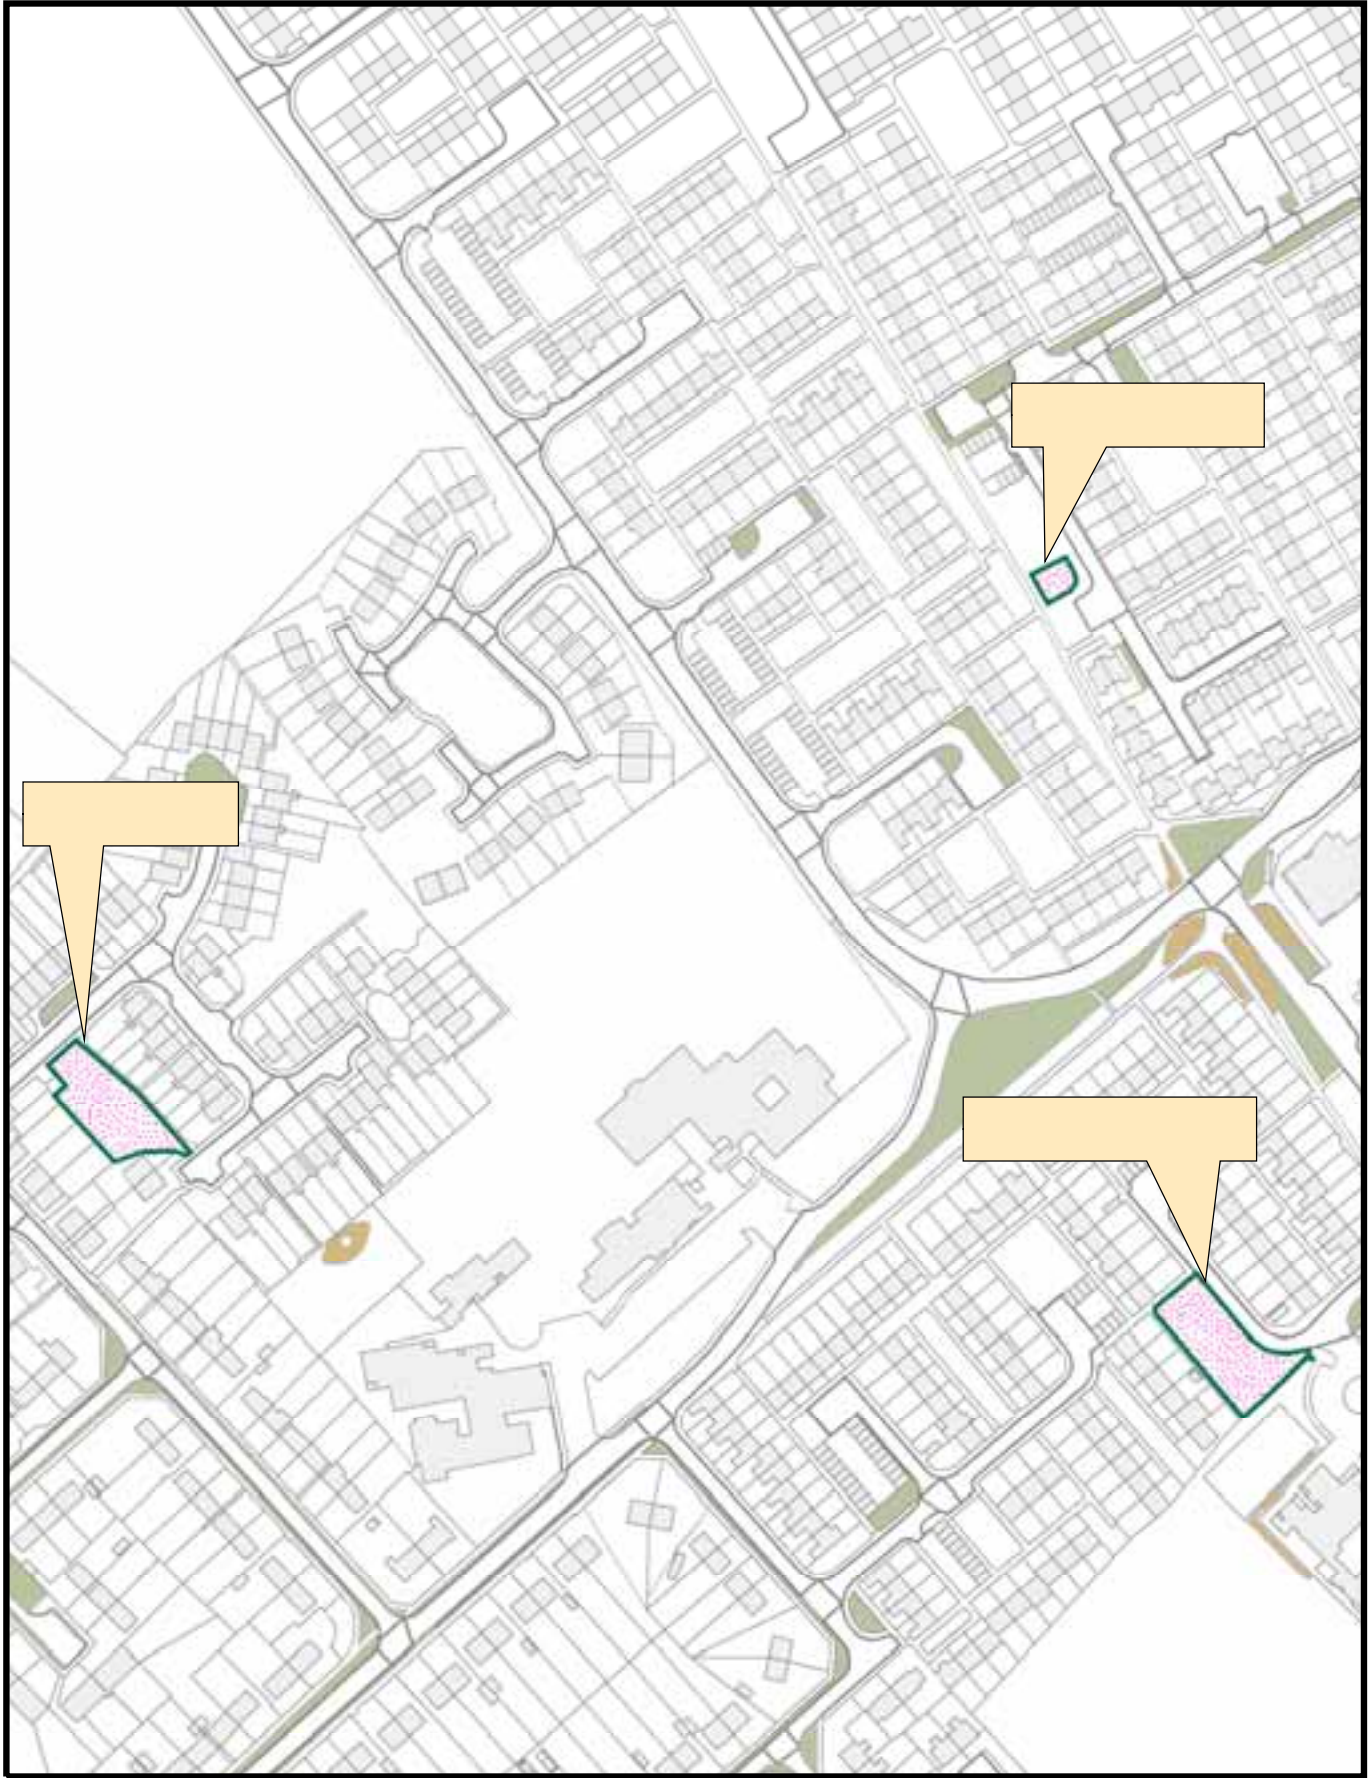

Revised October 2007

Maps reproduced from the Ordnance Survey Mapping with the permission of the Controller of Her Majesty's Stationery Officer (C) Crown Copyright. Unauthorised reproduction infringes Crown Copyright and may lead to prosecution of civil proceedings. HDC 100022322

Huntingdonshire

The Dogs Exclusion (Huntingdonshire) Order 2007

Playground
Beech Close & Moorhouse Drive
Huntingdon

Revised October 2007

 District Council

Maps reproduced from the Ordnance Survey Mapping with the permission of the Controller of Her Majesty's Stationery Officer (C) Crown Copyright. Unauthorised reproduction infringes Crown Copyright and may lead to prosecution of civil proceedings. HDC 100022322

Maps reproduced from the Ordnance Survey Mapping with the permission of the Controller of Her Majesty's Stationery Officer (C) Crown Copyright. Unauthorised reproduction infringes Crown Copyright and may lead to prosecution of civil proceedings. HDC 10002322

The Dogs Exclusion (Huntingdonshire) Order 2007

Playgrounds
Kings Ripton Road, Garner Court & Maryland Avenue
Huntingdon

Revised October 2007

Maps reproduced from the Ordnance Survey Mapping with the permission of the Controller of Her Majesty's Stationery Officer (C) Crown Copyright. Unauthorised reproduction infringes Crown Copyright and may lead to prosecution of civil proceedings. HDC 100022322