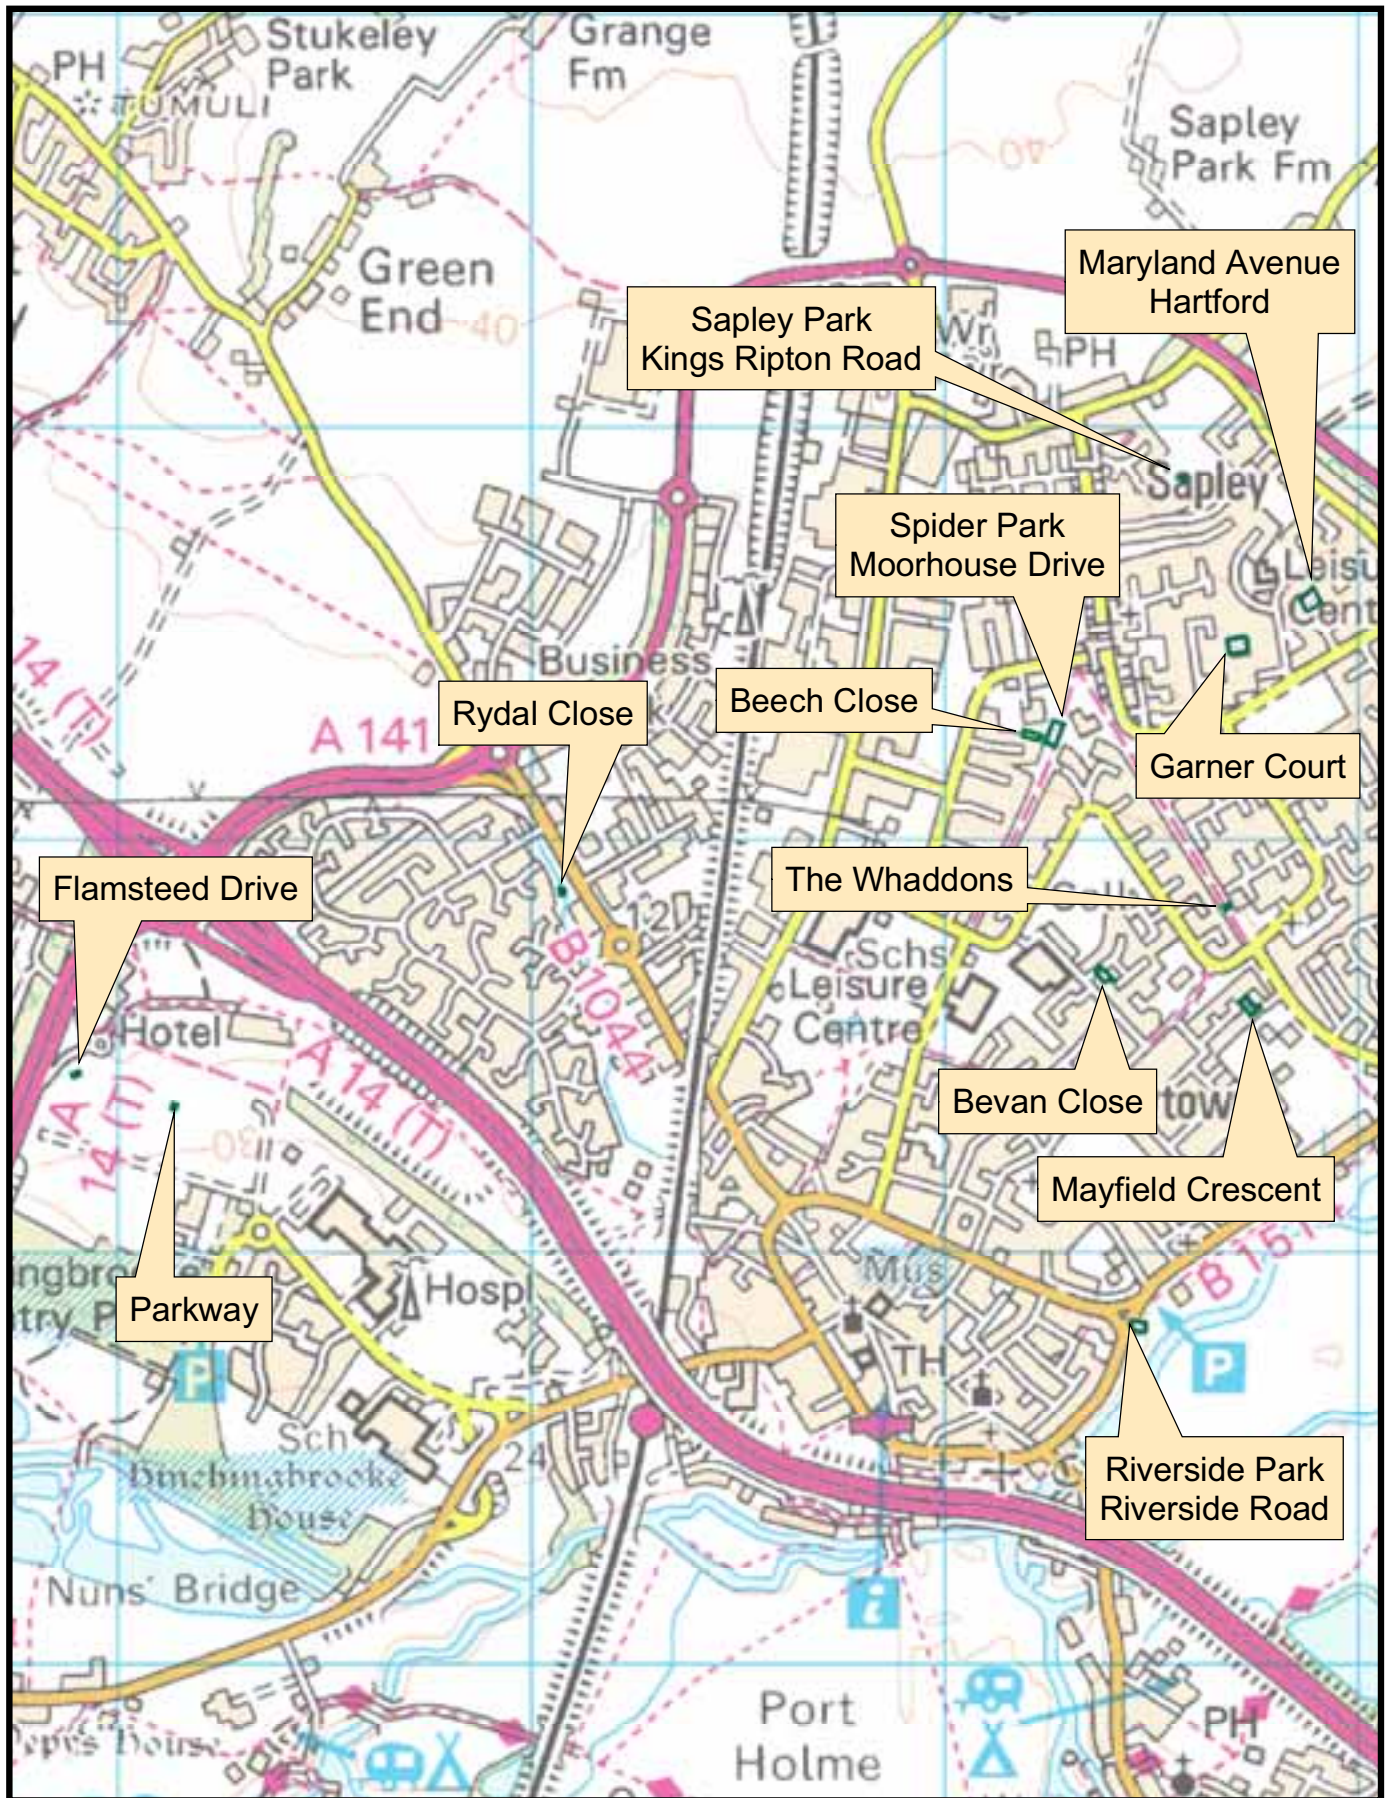

The Dogs Exclusion (Huntingdonshire) Order 2007

Huntingdon

Revised October 2007

 District Council

0 337.5 675
Meters

Maps reproduced from the Ordnance Survey Mapping with the permission of the Controller of Her Majesty's Stationery Office (C) Crown Copyright. Unauthorised reproduction infringes Crown Copyright and may lead to prosecution of civil proceedings. HDC 100022322

Revised October 2007

Maps reproduced from the Ordnance Survey Mapping with the permission of the Controller of Her Majesty's Stationery Officer (C) Crown Copyright. Unauthorised reproduction infringes Crown Copyright and may lead to prosecution of civil proceedings. HDC 100022322

The Dogs Exclusion (Huntingdonshire) Order 2007

Playgrounds
Kings Ripton Road, Garner Court & Maryland Avenue
Huntingdon

Revised October 2007

Maps reproduced from the Ordnance Survey Mapping with the permission of the Controller of Her Majesty's Stationery Officer (C) Crown Copyright. Unauthorised reproduction infringes Crown Copyright and may lead to prosecution of civil proceedings. HDC 100022322

Revised October 2007

The Dogs Exclusion (Huntingdonshire) Order 2007

Playgrounds
Devoke Close, Great Northern Street & St Peters Road
Huntingdon

Revised October 2007

Maps reproduced from the Ordnance Survey Mapping with the permission of the Controller of Her Majesty's Stationery Officer (C) Crown Copyright. Unauthorised reproduction infringes Crown Copyright and may lead to prosecution of civil proceedings. HDC 10002322