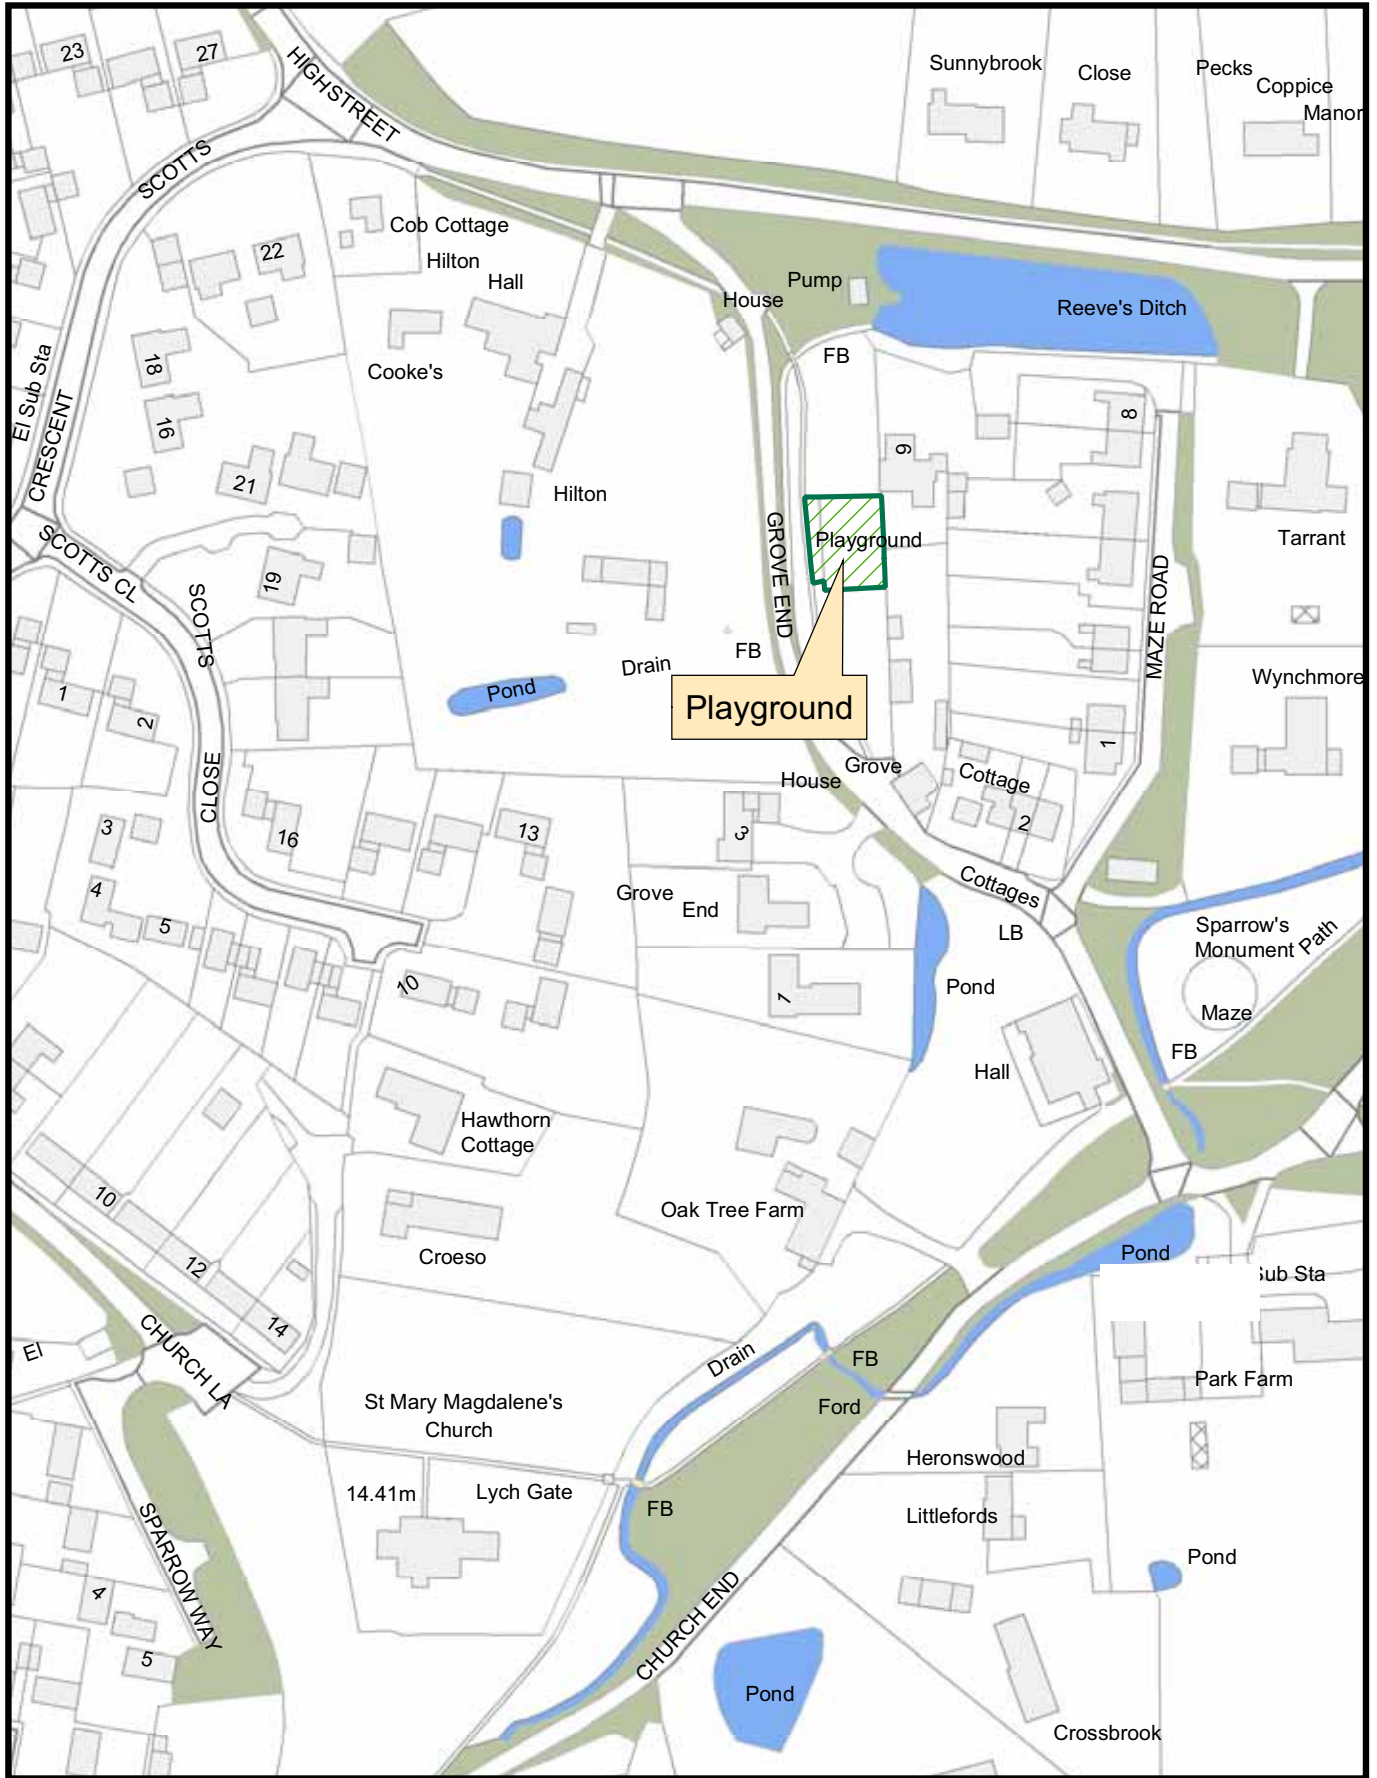

The Dogs Exclusion (Huntingdonshire) Order 2007

	District Council
	Parish Council
	Town Council

Playground
Grove End
Hilton

Revised October 2007

Maps reproduced from the Ordnance Survey Mapping with the permission of the Controller of Her Majesty's Stationery Officer (C) Crown Copyright. Unauthorised reproduction infringes Crown Copyright and may lead to prosecution of civil proceedings. HDC 10002322