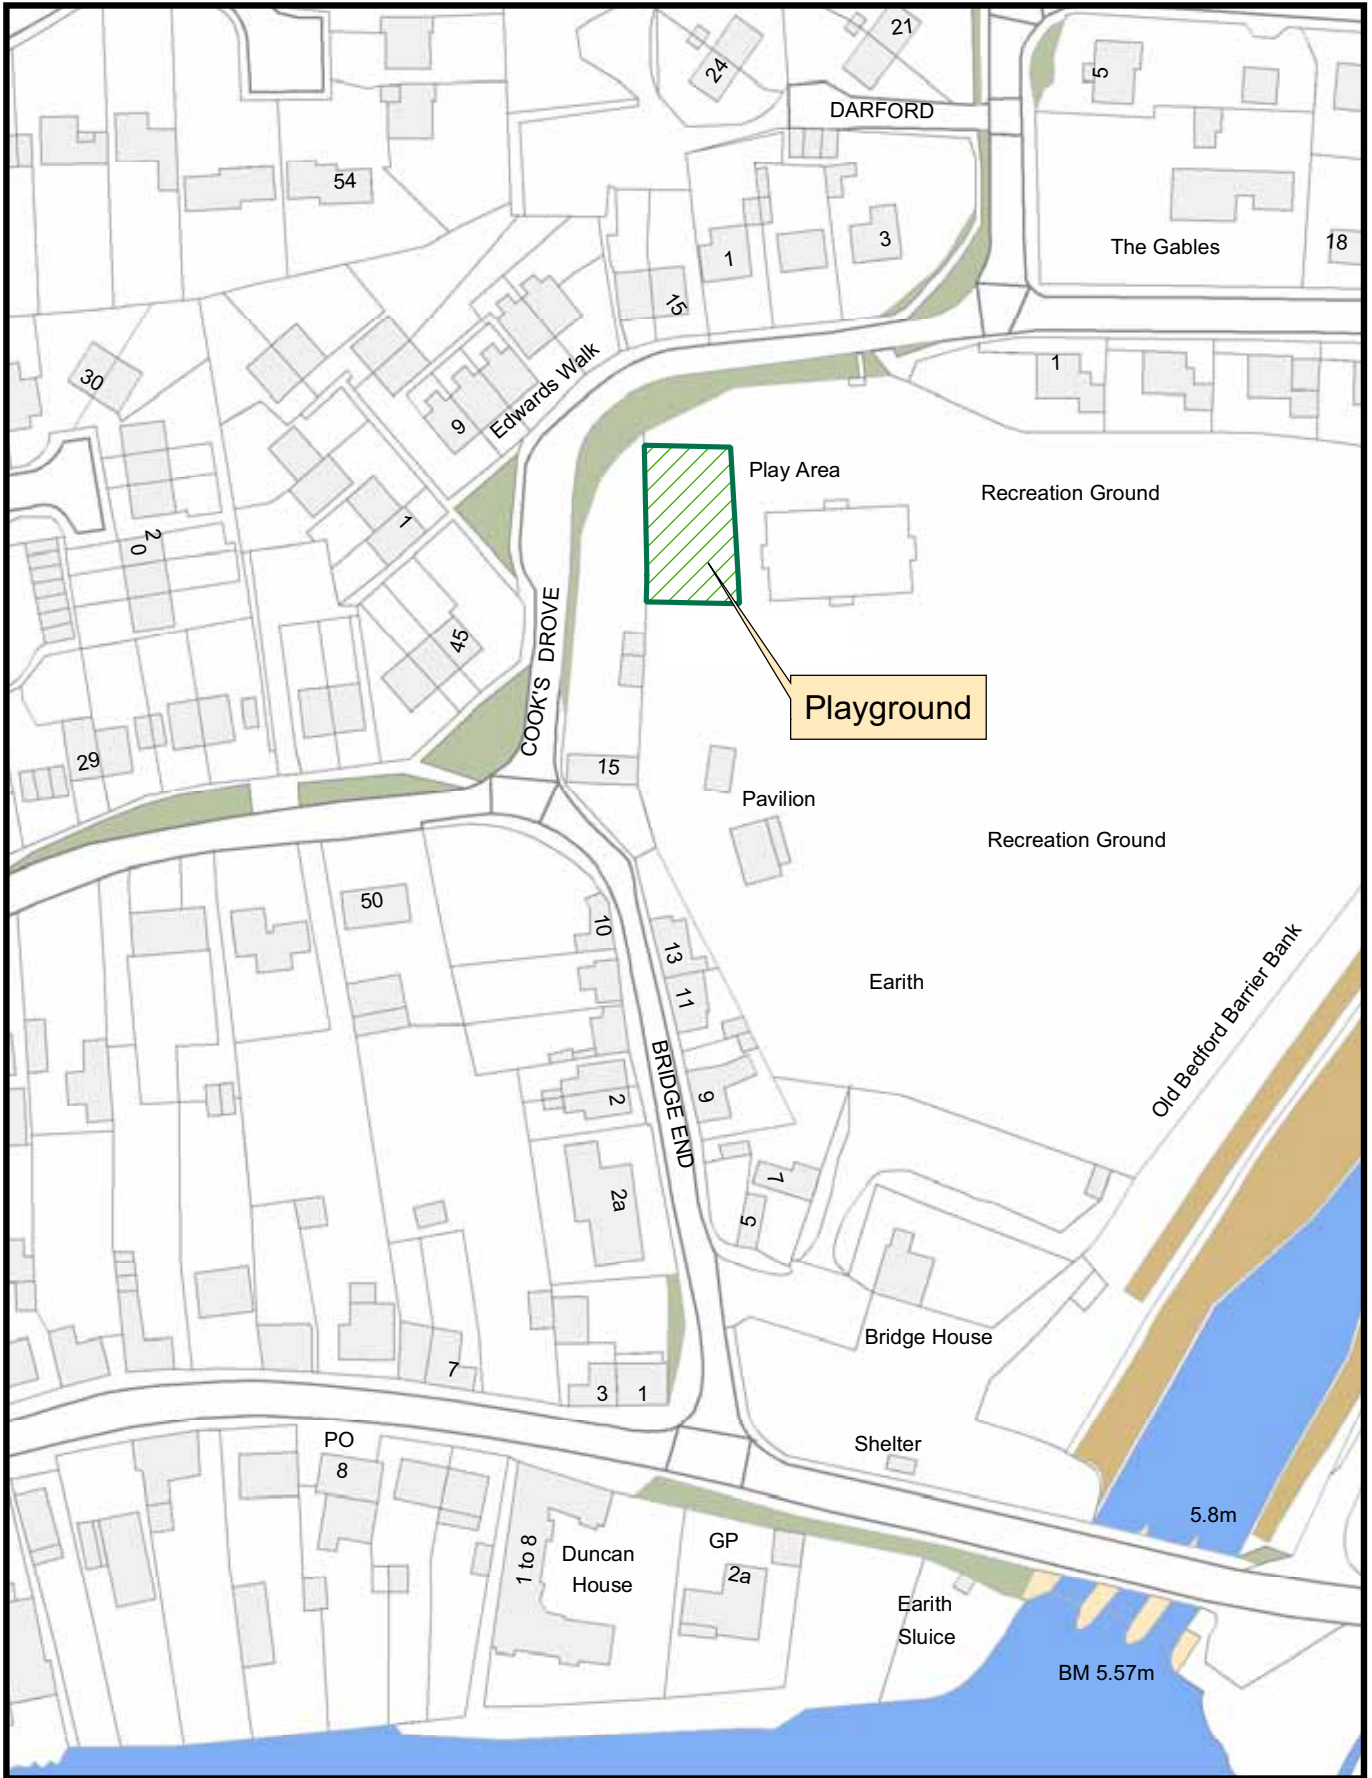

## Playground Colne Road Earith

Revised October 2007

-  District Council
-  Parish Council
-  Town Council

# The Dogs Exclusion (Huntingdonshire) Order 2007

	District Council
	Parish Council
	Town Council

Playground  
Cooks Drove  
Earith

Revised October 2007

Maps reproduced from the Ordnance Survey Mapping with the permission of the Controller of Her Majesty's Stationery Officer (C) Crown Copyright. Unauthorised reproduction infringes Crown Copyright and may lead to prosecution of civil proceedings. HDC 10002322