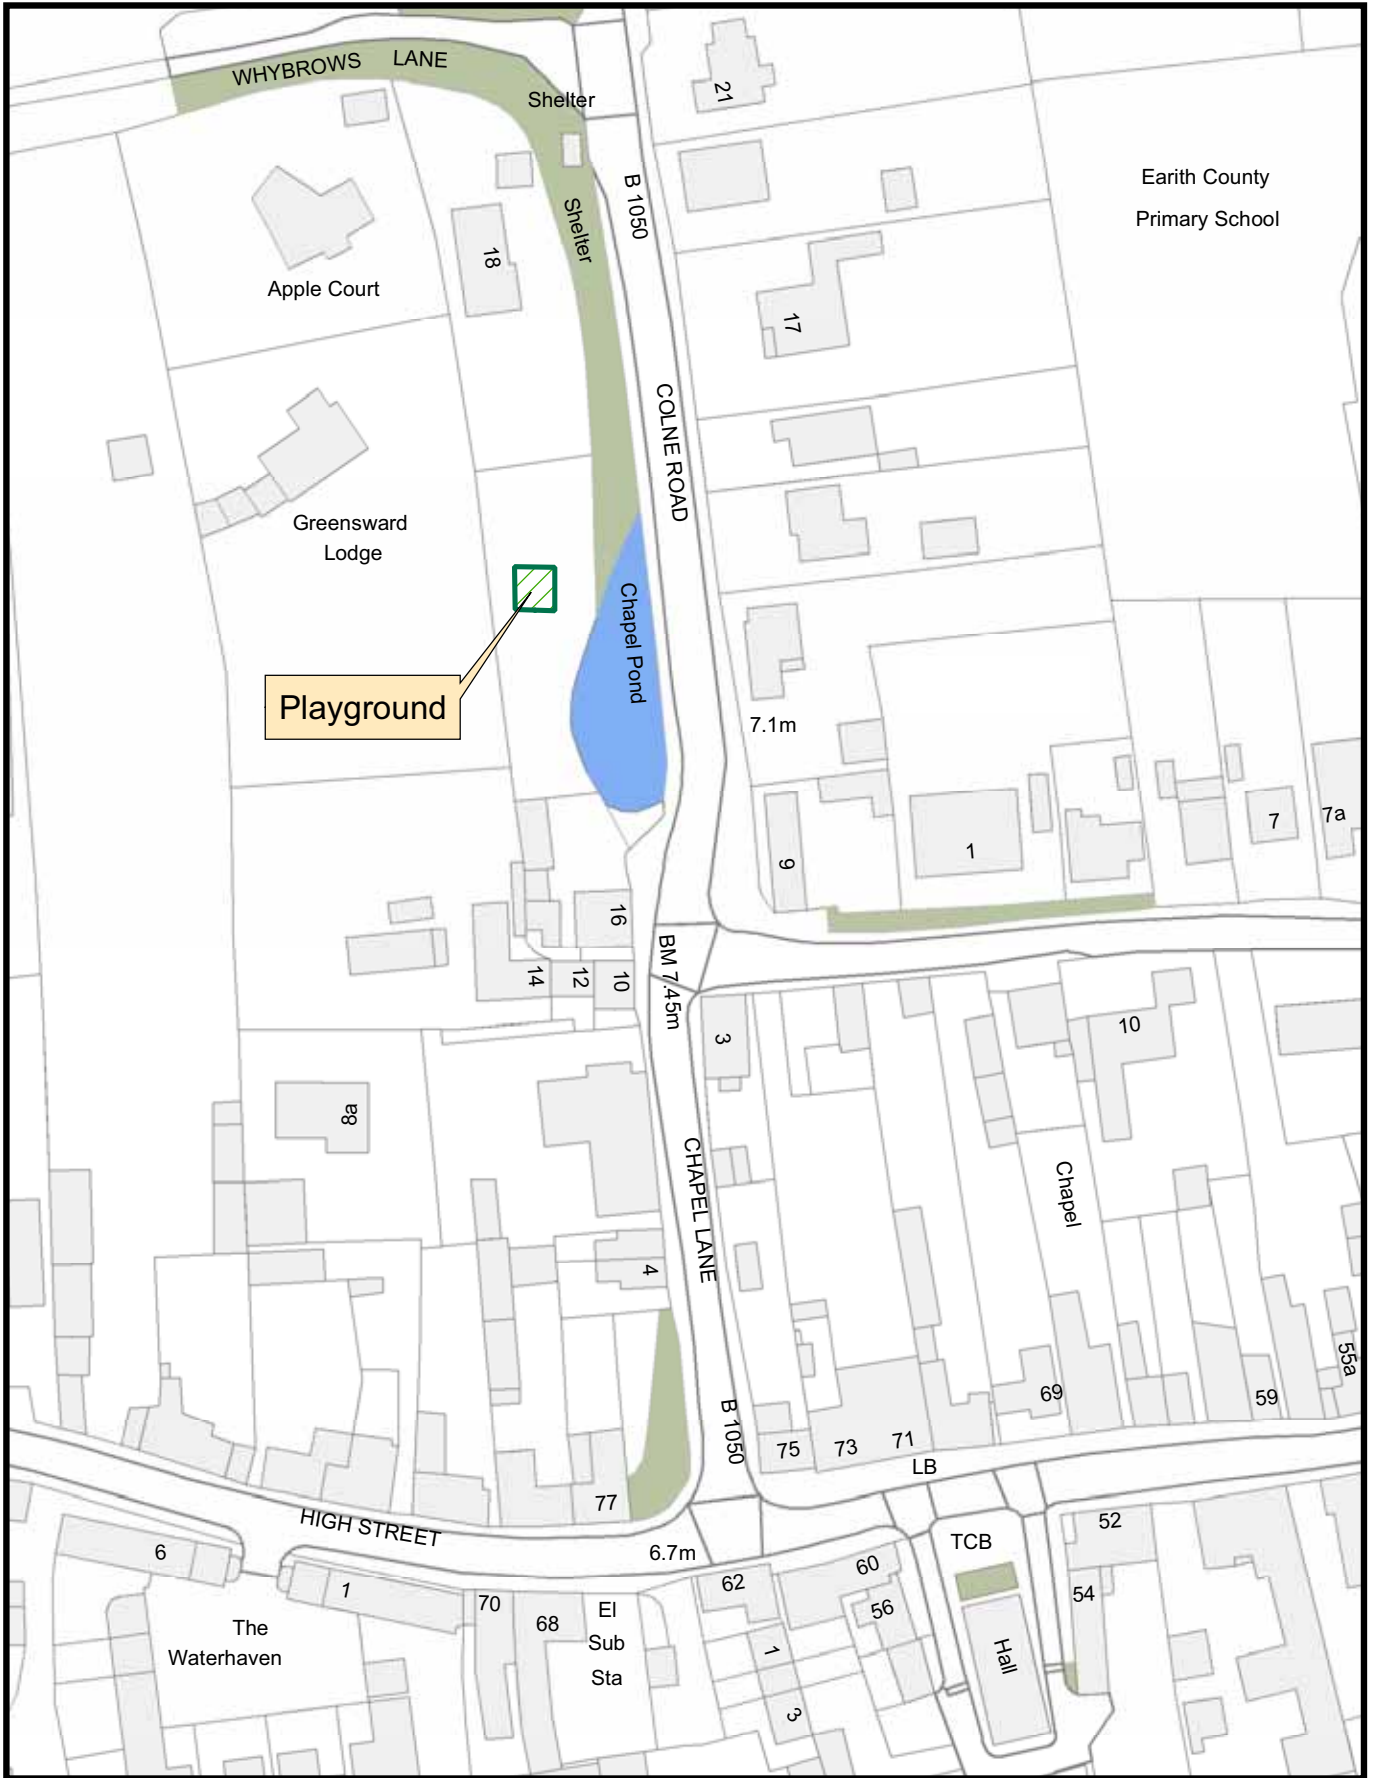

The Dogs Exclusion (Huntingdonshire) Order 2007

Playground Colne Road Earith

Revised October 2007

- District Council
- Parish Council
- Town Council