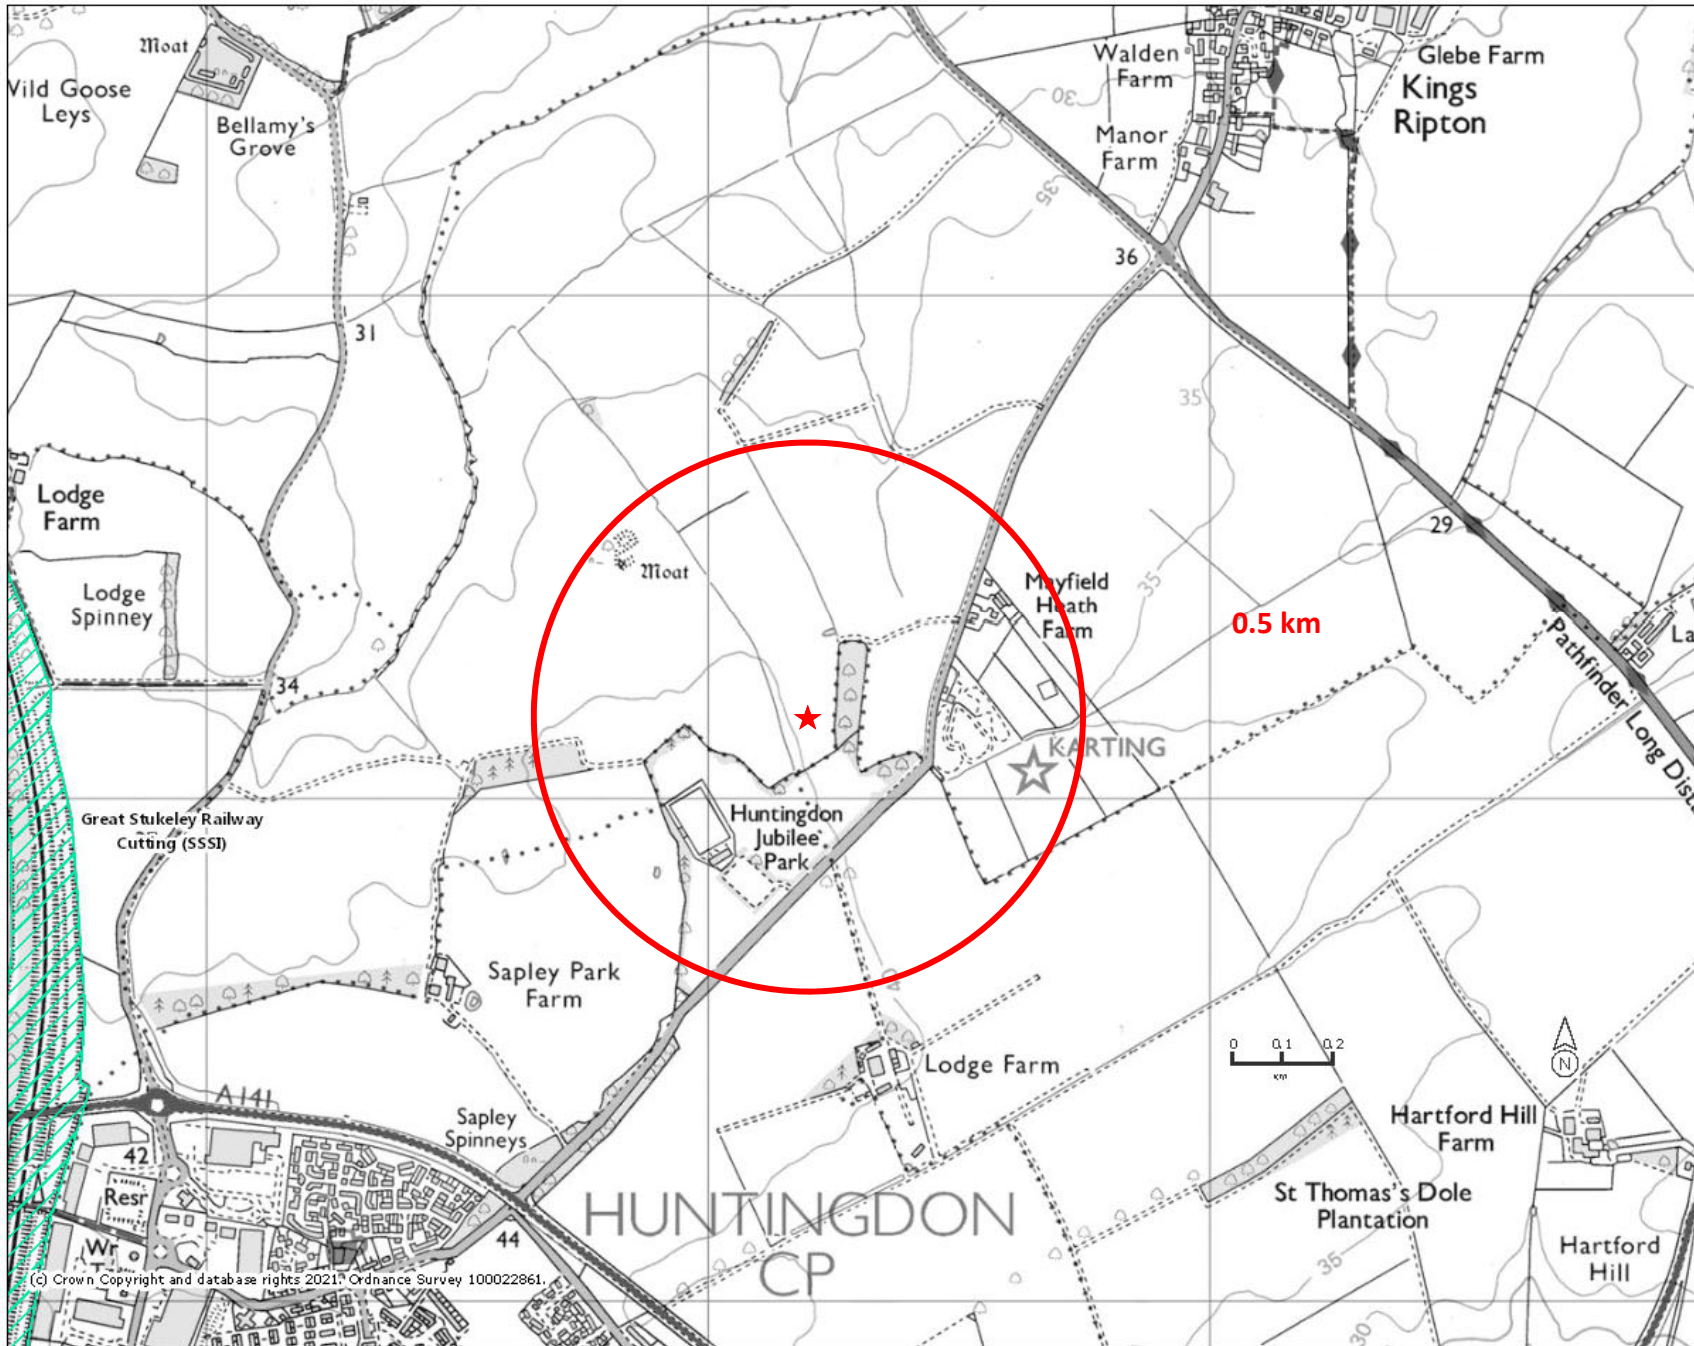

Huntingdon Crematorium

Legend

-  Ramsar Sites (England)
-  Sites of Special Scientific Interest (England)
-  Special Areas of Conservation (England)
-  Location of installation
-  0.5km buffer for designated sites

Projection = OSGB36
 xmin = 522600
 ymin = 273900
 xmax = 528000
 ymax = 276600

Map produced by MAGiC on 6 April, 2021.
 Copyright resides with the data suppliers and the map must not be reproduced without their permission. Some information in MAGiC is a snapshot of the information that is being maintained or continually updated by the originating organisation. Please refer to the metadata for details as information may be illustrative or representative rather than definitive at this stage.