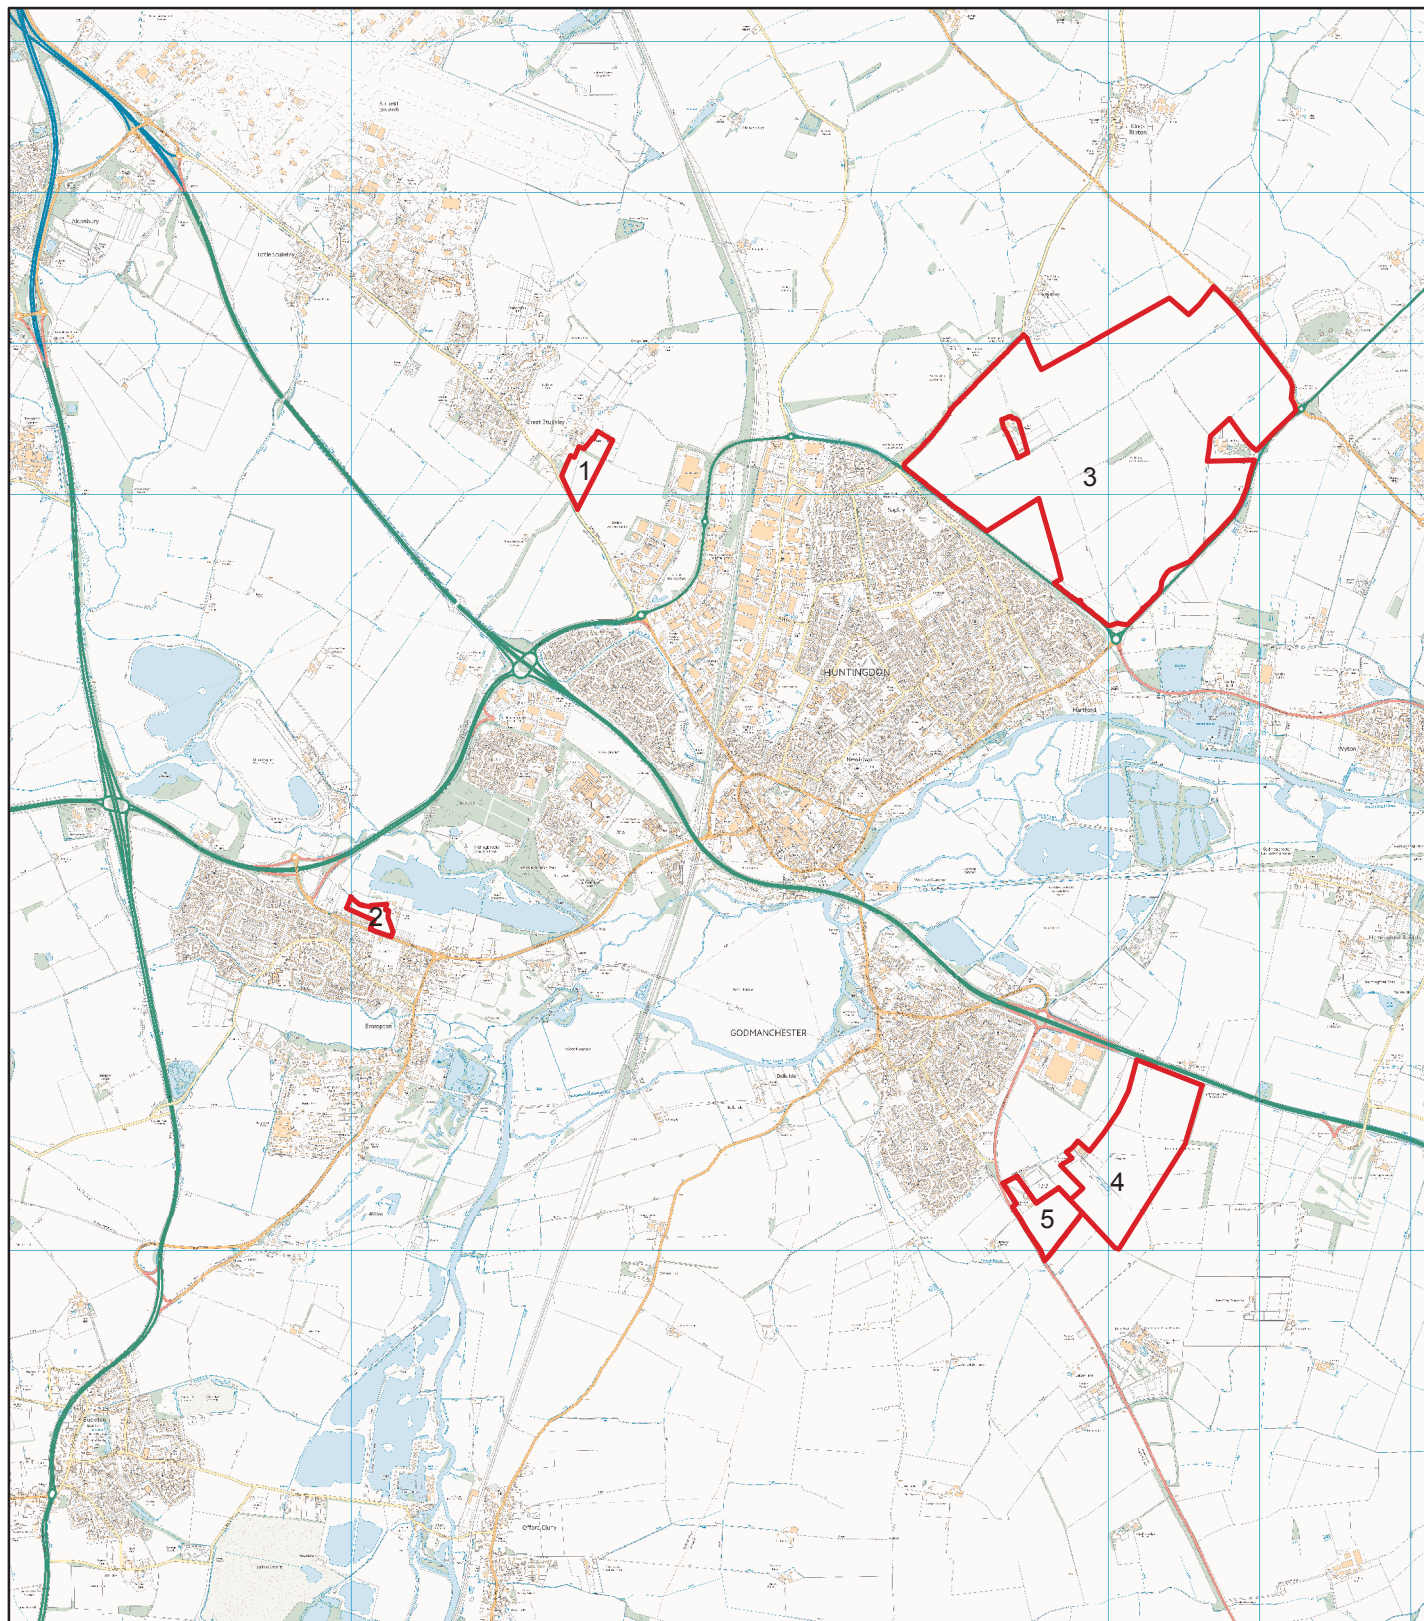

Omission Sites: Matter 6, Huntingdon

Scale =1:50,000
Date Created: 07/09/2018

1. Land North of HU1 Ermine Street
2. Thrapston Road West, Brampton
3. Lodge Farm, Huntingdon
4. East of Romans Edge, Godmanchester (includes all of site 5)
5. Dexter's Farm, Godmanchester