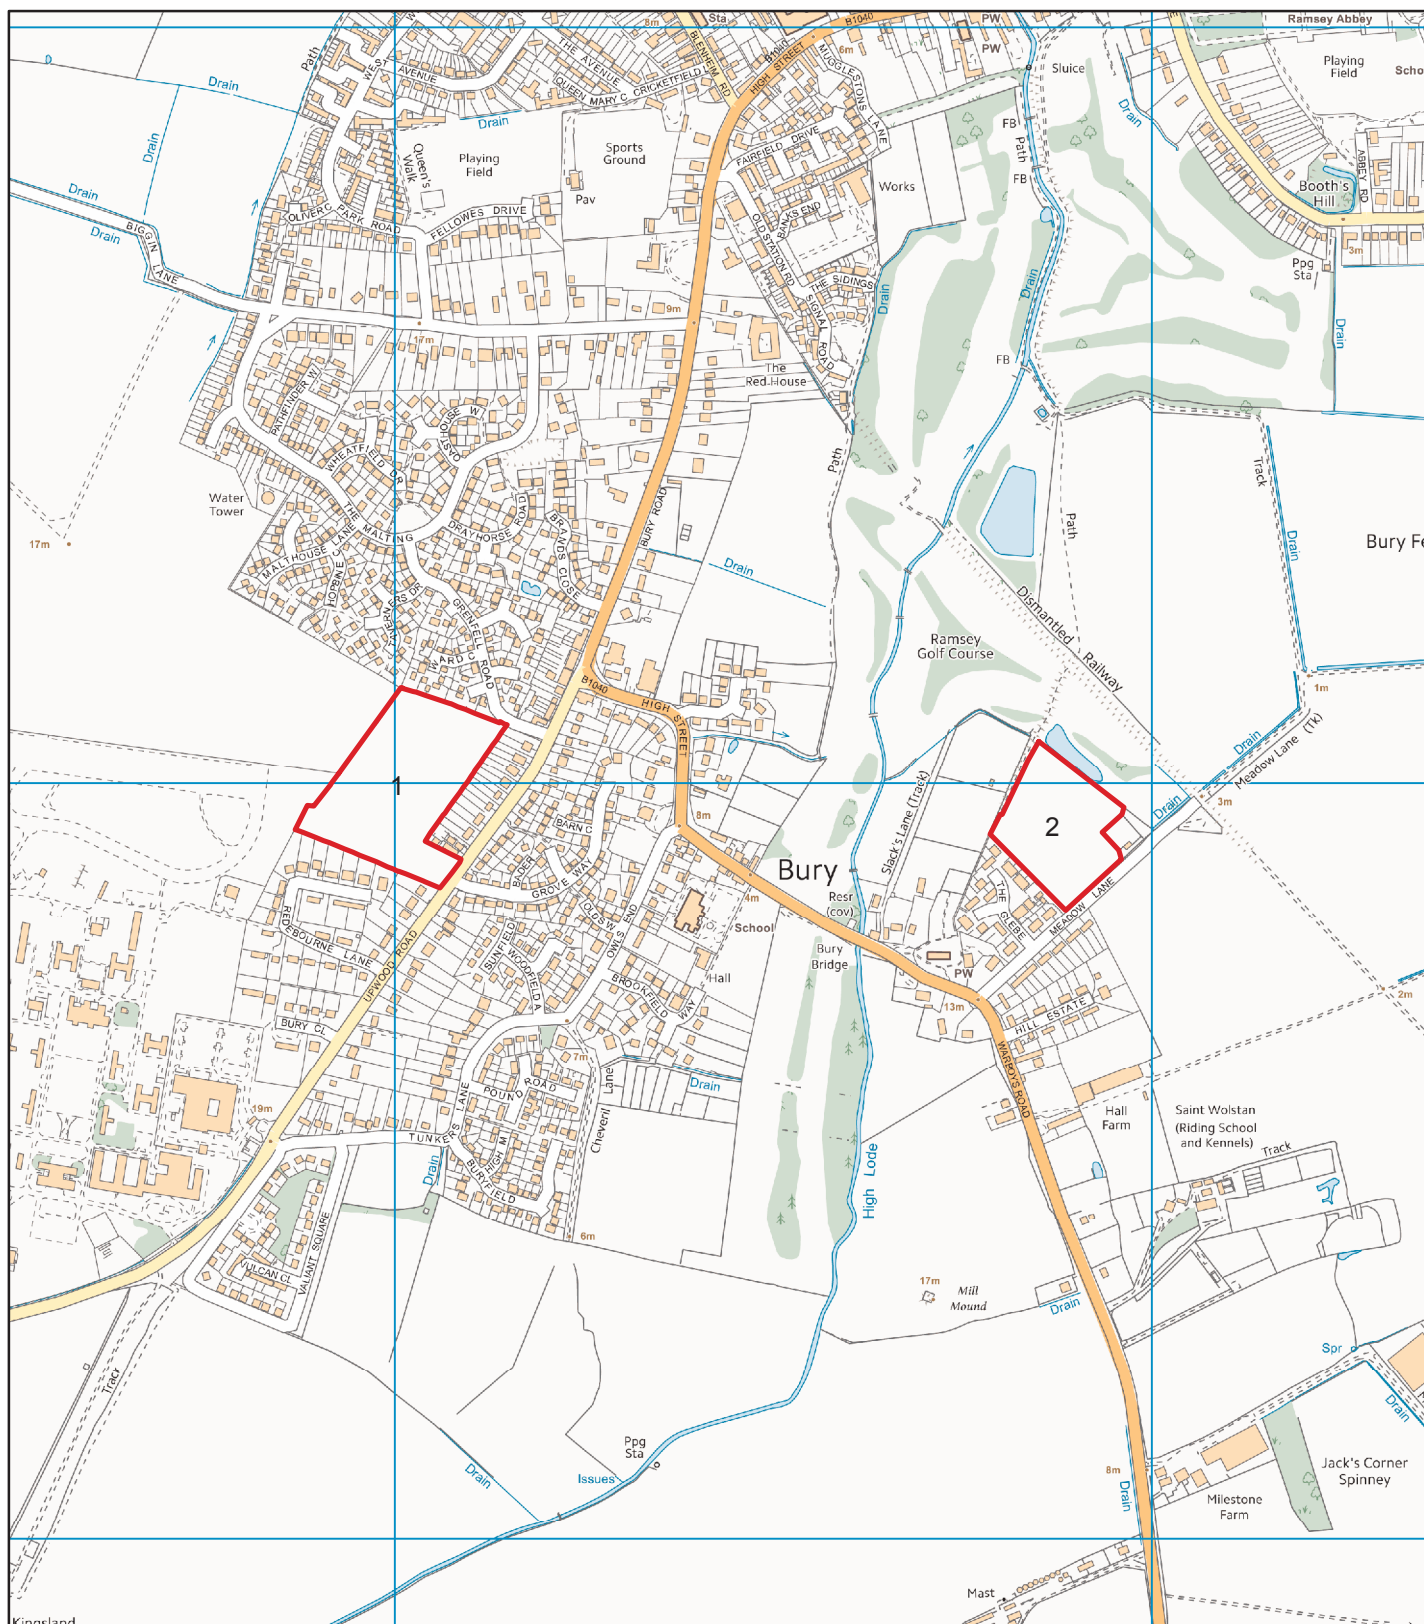

Omission Sites: Matter 9, Ramsey

Scale =1:10,000

Date Created: 07/09/2018

1. Land at Upwood Road, Bury
2. Meadow Lane, Ramsey