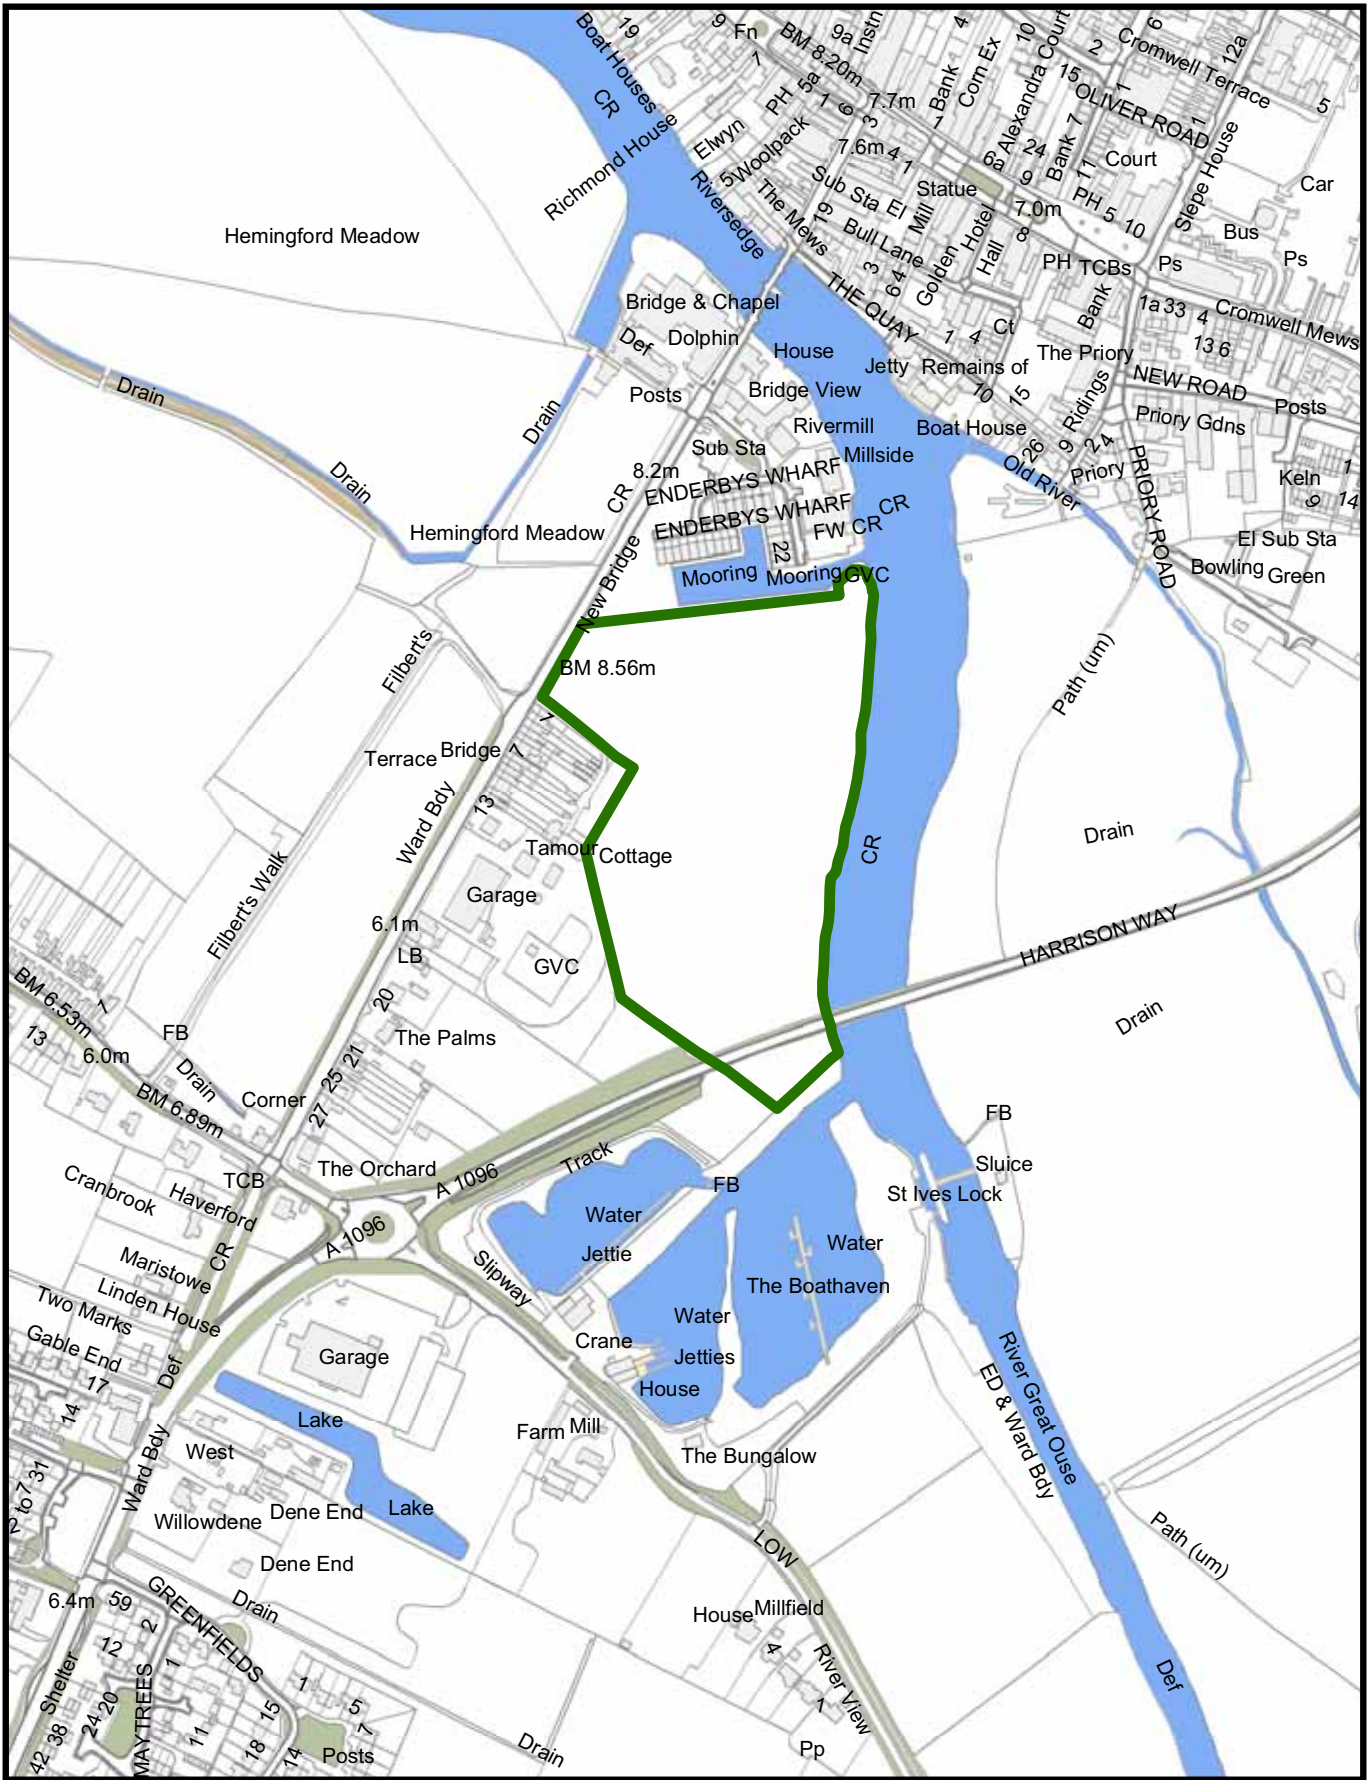

The Dogs on Leads (Huntingdonshire) Order 2007

Wilhorn Meadow, London Road
St Ives

Revised October 2007

 Leads - Land Designated Specifically

Maps reproduced from the Ordnance Survey Mapping with the permission of the Controller of Her Majesty's Stationery Officer (C) Crown Copyright. Unauthorised reproduction infringes Crown Copyright and may lead to prosecution of civil proceedings. HDC 100022322