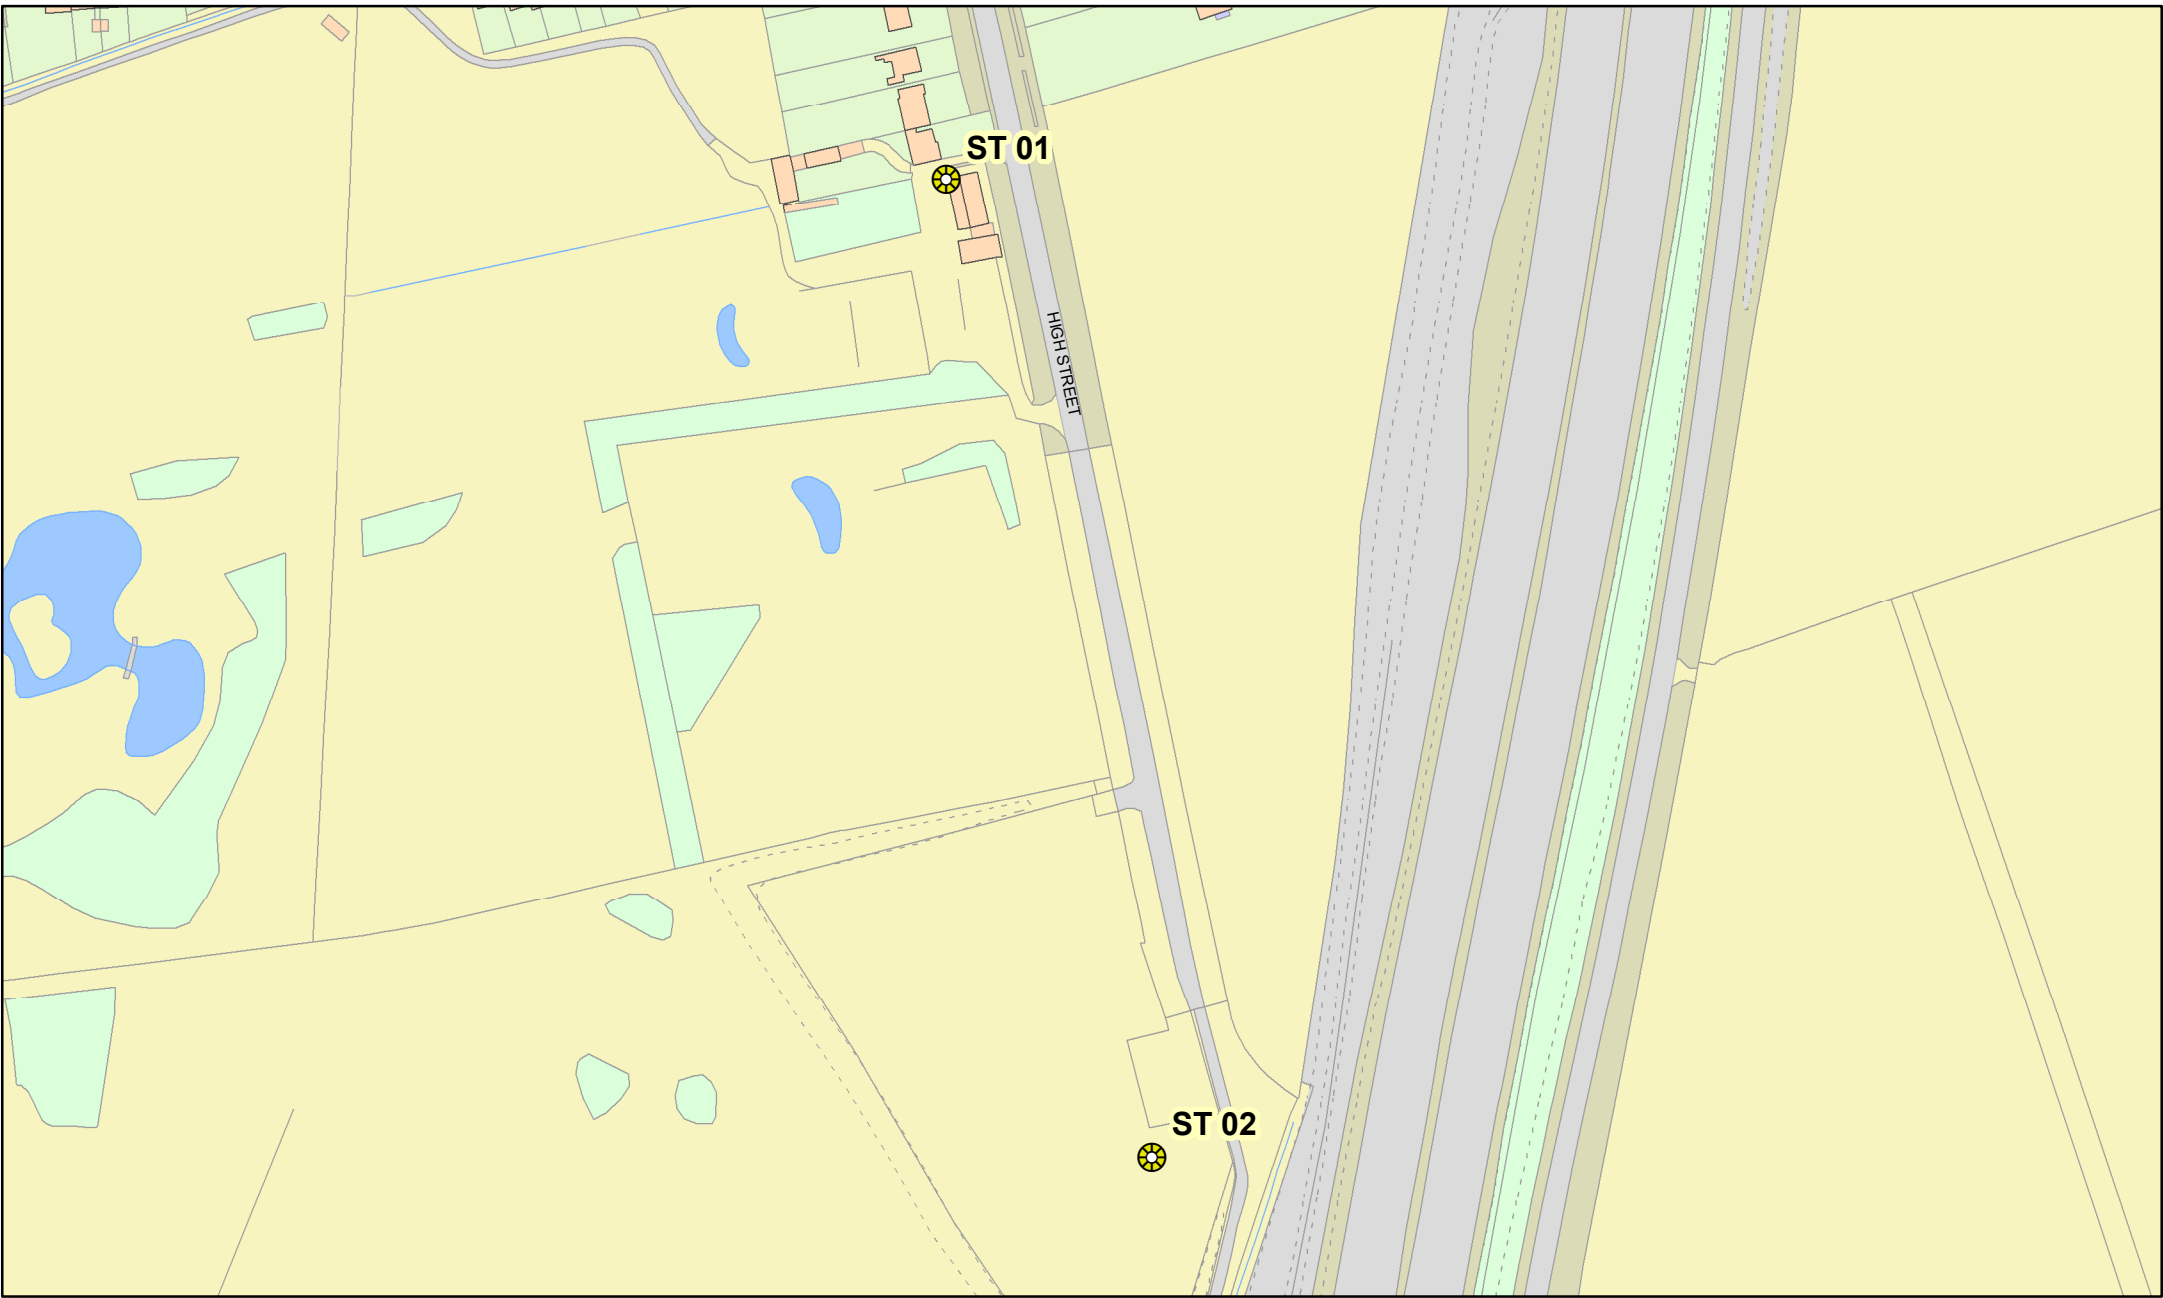

CCTV Plan: Stilton 1

Scale = 1:1,250

Date Created: 21/10/2014

Cambs City CCTV Camera Positions

HDC CCTV Camera Positions

© Crown copyright and database rights 2014
Ordnance Survey HDC 100022322

CCTV Plan: Stilton 2

Scale = 1:2,500

Date Created: 21/10/2014

Cambs City CCTV Camera Positions

HDC CCTV Camera Positions

© Crown copyright and database rights 2014
Ordnance Survey HDC 100022322